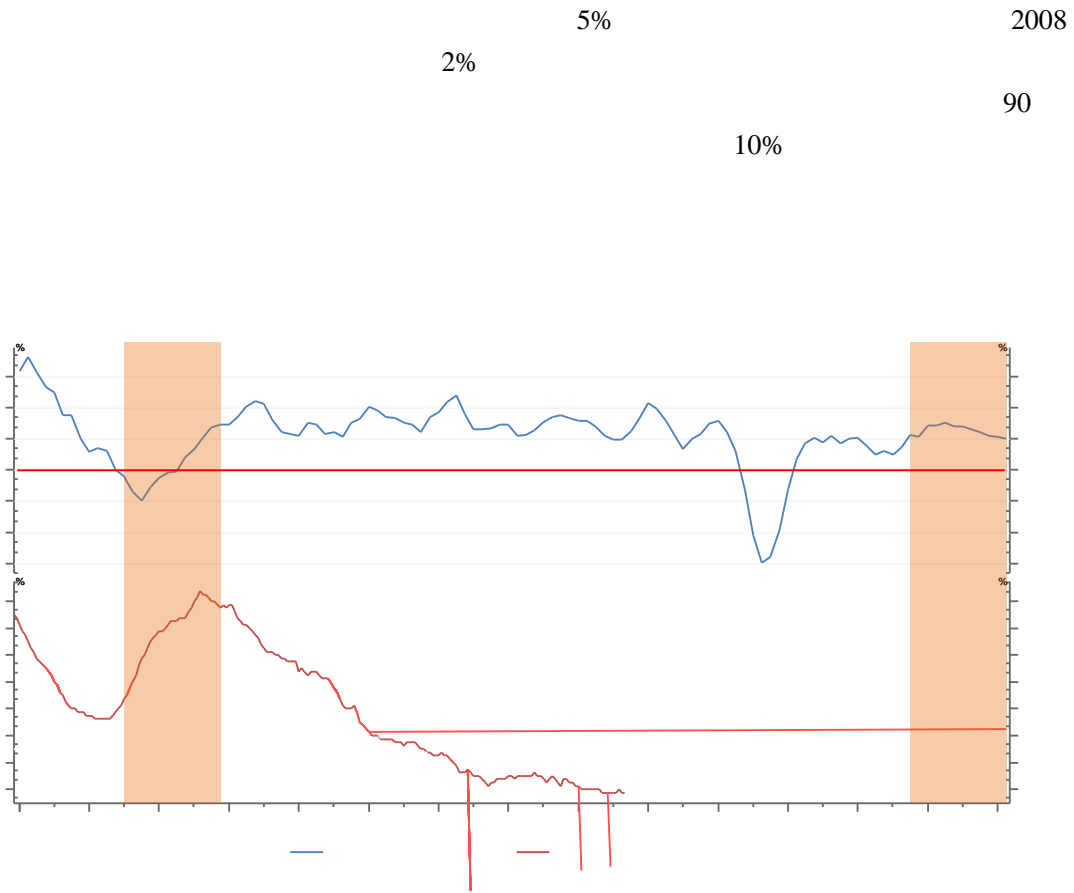

1960

1973

70

(Harold Wilson)

66%

1975

82%
110
23%

2/9

10/3

2 1992

1990

ERM

1992 9
1.40 30%

2.01
20%

30%

20%

3

1992
10%

	1991	7%	1992	1.95%		
		1990	12	1992	6	2.7%
6.2%	7.6%	3.6%				

4

90

10%-20%

A

10%

1400

A

2750-2950

2500

6 20

A 7

225 8% 5% A 2800
A