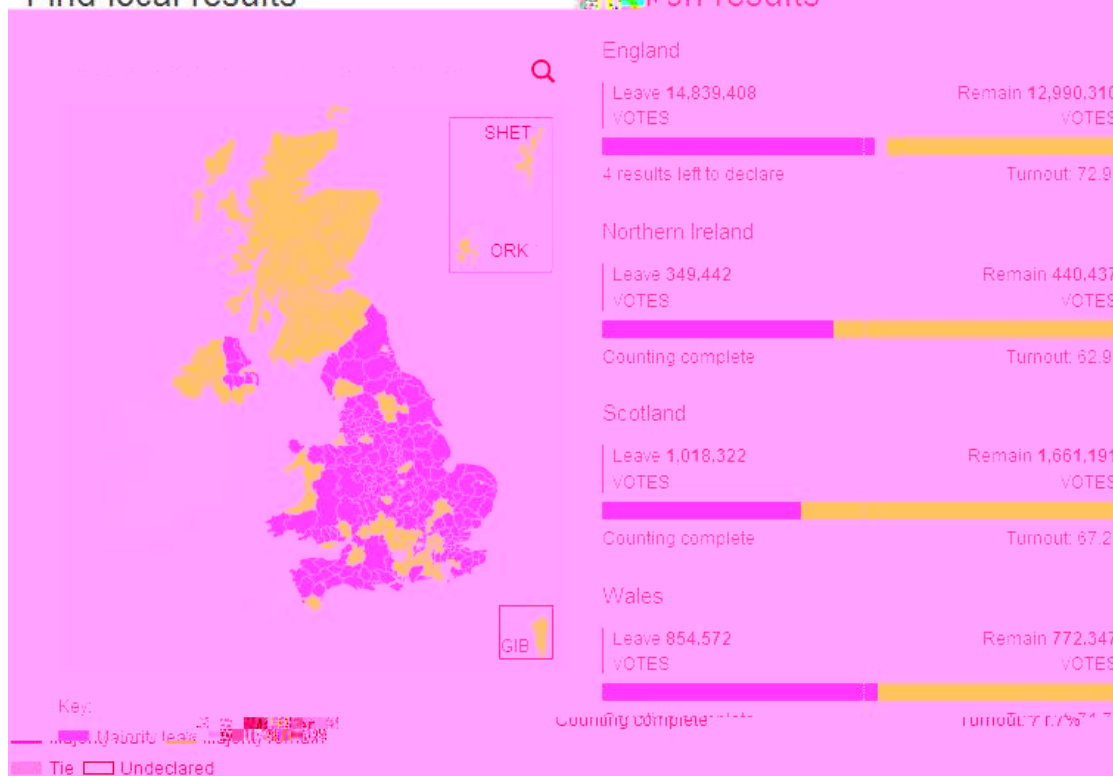

A 7

Results

Page updates automatically Share

Find local results

Region results

1

2013
1975

2015

1960

1973

70

(Harold Wilson)

66%

1975

82%
110
23%

2/9