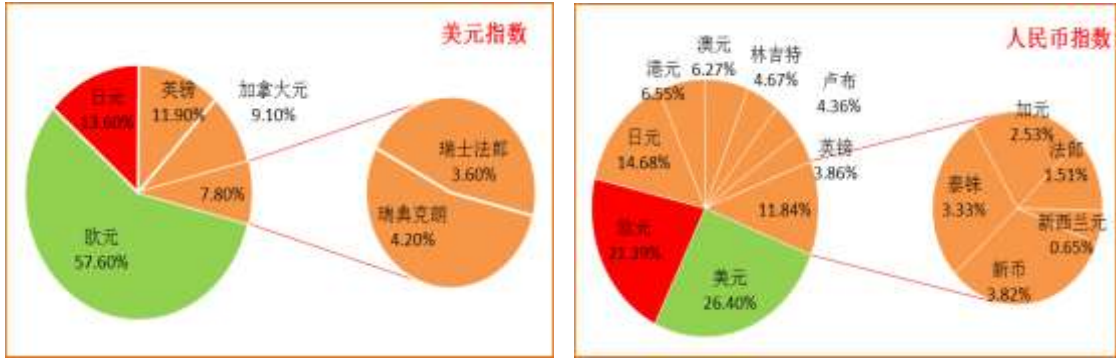

A 7

Results

Page updates automatically Share

Find local results

Region results

1

2013
1975

2015

1960

1973

70

(Harold Wilson)

66%

1975

82%
110
23%

2/9