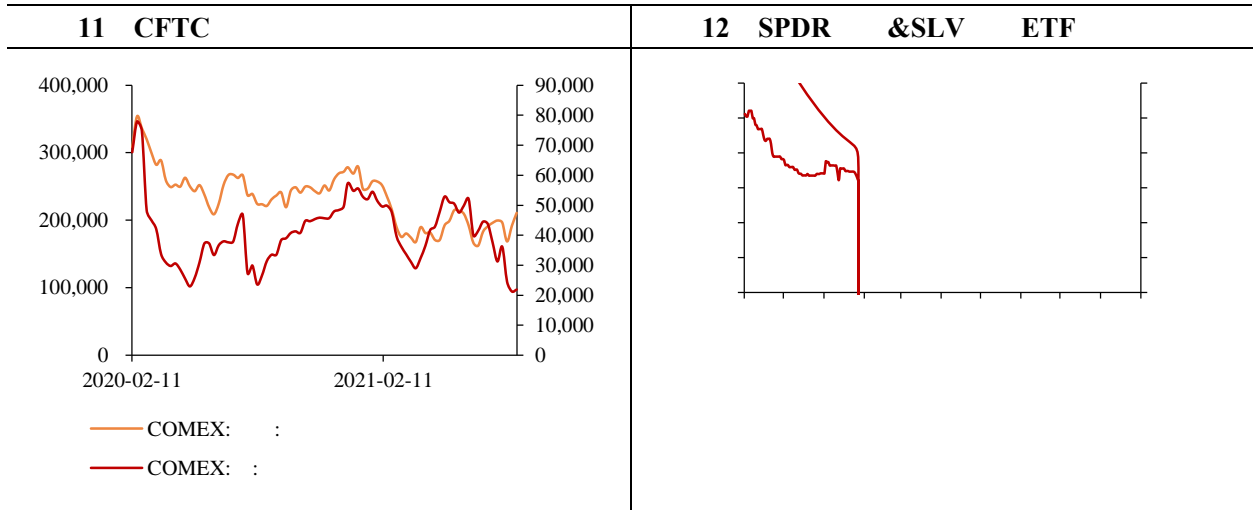

-0.46	40.5	5.3	4.8	0.96	3.5
					8
Delta					

8	5.2%	2020	3
8	61.70%	7	
8			

Wind

3	
---	--

Wind

Wind

ETF				8	09	9
02	SPDR	ETF	26.76	2.64%	SLV	
	ETF	109.63	0.64%		ETF	

380	2112	5130-5180	2112	377-
-----	------	-----------	------	------