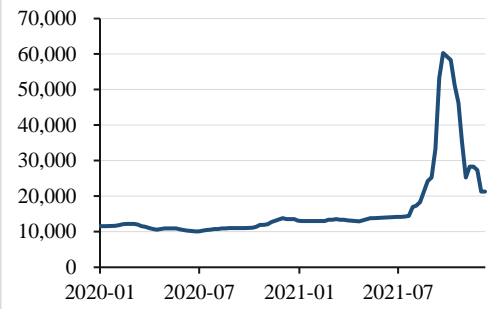

40.91%

28.27%

27.0%

8% 11% 14% 11% 36%

F03086605
Z0016791
li.dai@gzf2010.com.cn

F03086901
Z0016570
hu.an@gzf2010.com.cn

.....	1
.....	2
.....	2
.....	5
.....	8
.....	10
.....	10
.....	11

2019 620

2016

2019

482

80%

2

	2016	2017	2018	2019	
	460	480	500	482	77.74%
	24	24	24	24	3.87%
	30	30	30	30	4.84%
	20	20	20	20	3.23%
	14	14	14	14	2.26%
	10	10	10	10	1.61%
	8	8	8	8	1.29%
	5	5	5	5	0.81%
	5	5	5	5	0.81%
	4	4	4	4	0.65%
	10	15	18	18	2.90%
	590	615	638	620	/