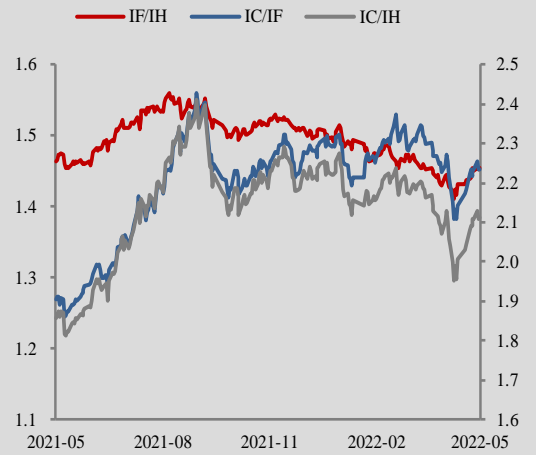

020-22836116

F3084112
Z0016329
wang.jingjie@gzf2010.com.cn

F03088273
chen.lei5@gzf2010.com.cn

IC
20 LPR

5 2022.05.07 - - -
" " -20220507
2022.05.04 - - -
-202204