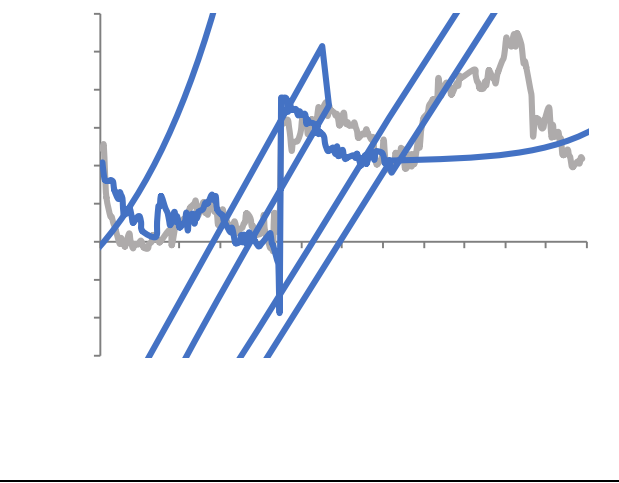

Mysteel Wind

Wind

BQ.1 XBB

BQ.1 XBB

BQ.1 XBB

BF.7

BQ.1 XBB

BQ.1 XBB

BA.5.2 BF.7

2023

5271.34

0.44%

2019

42.8%

265.17

4.0%

2019

35.1%