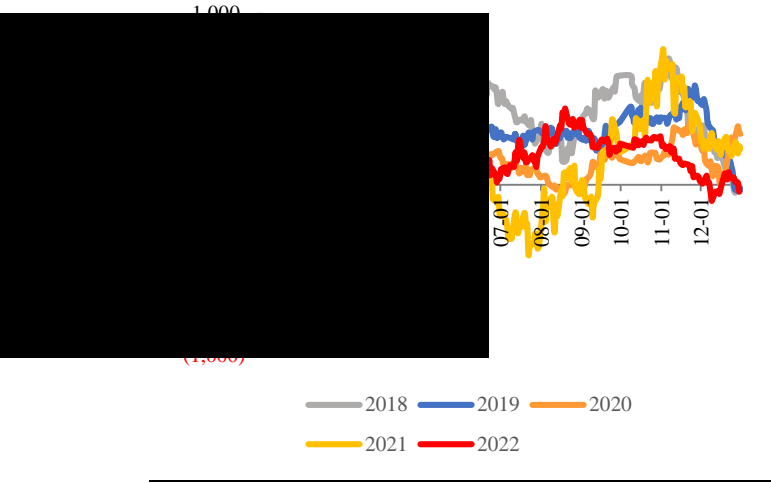

Mysteel Wind

Wind

BQ.1 XBB

BQ.1 XBB

BQ.1 XBB

BF.7

BQ.1 XBB

BQ.1 XBB

BA.5.2 BF.7

2023

5271.34

0.44%

2019

42.8%

265.17

4.0%

2019

35.1%