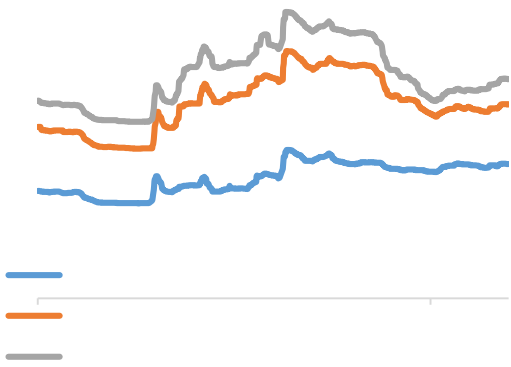

1.6

7
1.62-1.73 /

Wind

Wind

Wind

Wind

Wind

Wind

9-1

Wind

Wind

6		49.0%	0.2
		PMI	53.2% 52.3%
1.3	0.6		
	USDA	2023/24	
			1108.7
19.4%	1097.8		19.2%
10.9	40.1%		
	USDA	6.16-6.22	2022/23
28486	33226		4740
194%	44%		51075
5%	17%		816
74%	3402		266%
35993	23		
17554	18552		998
130%	12769	5%	
	3583		
	2023	6 22	2022/23
319.8			112.99%
	76.45%		244.5
76.12%		7.3	312.5
		6.6	237.9
		87.5	90.90%
	2022/23		
27.35	60.0		24.54
	68.60		