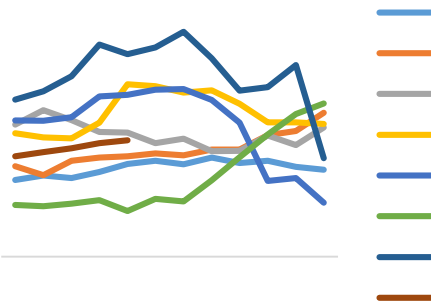

1.6

7
1.62-1.73 /

Wind

Wind

Wind

Wind

Wind

Wind

9-1

Wind

Wind

6		49.0%	0.2
		PMI	53.2% 52.3%
1.3	0.6		
	USDA	2023/24	
			1108.7
19.4%	1097.8		19.2%
10.9	40.1%		
	USDA	6.16-6.22	2022/23
28486	33226		4740
194%	44%		51075
5%	17%		816
74%	3402		266%
35993	23		
17554	18552		998
130%	12769	5%	
	3583		
	2023	6 22	2022/23
319.8			112.99%
	76.45%		244.5
76.12%		7.3	312.5
		6.6	237.9
		87.5	90.90%
	2022/23		
27.35	60.0		24.54
	68.60		