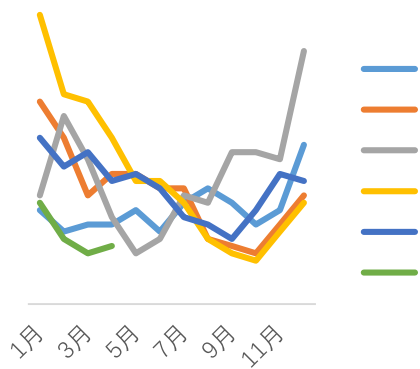

020-22836109

9	6	6	7.48%	2021
	1.6	1.6-1.65	1.7 /	
	9-1			
	1-2			
		5		
		8 9		
	30		30	
		1.6		

F3032560
 Z0014338
 xie.ziqi@gzf2010.com.cn

2023.6.25
 2023.6.16
 2023.6.09

6		6	1.7	7.48%	2021	9
		1.6-1.65	/			1.6
1						9-
6		5				
		68				92
7			1-2			7
						7
						30
	30					
						9

1.6

7
1.62-1.73 /

Wind

Wind

Wind

Wind

Wind

Wind

9-1

Wind

Wind

6		49.0%	0.2
		PMI	53.2% 52.3%
1.3	0.6		
	USDA	2023/24	
			1108.7
19.4%	1097.8		19.2%
10.9	40.1%		
	USDA	6.16-6.22	2022/23
28486	33226		4740
194%	44%		51075
5%	17%		816
74%	3402		266%
35993	23		
17554	18552		998
130%	12769	5%	
	3583		
	2023	6 22	2022/23
319.8			112.99%
	76.45%		244.5
76.12%		7.3	312.5
		6.6	237.9
		87.5	90.90%
	2022/23		
27.35	60.0		24.54
	68.60		