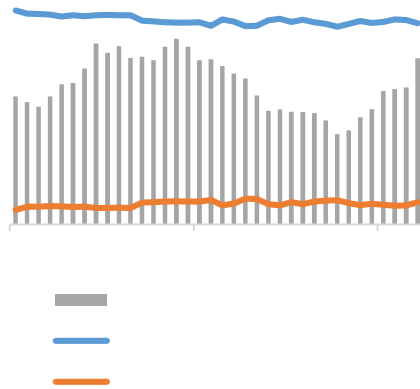

1.6

7
1.62-1.73 /

Wind

Wind

Wind

Wind

Wind

Wind

9-1

Wind

Wind

6		49.0%	0.2
		PMI	53.2% 52.3%
1.3	0.6		
	USDA	2023/24	
			1108.7
19.4%	1097.8		19.2%
10.9	40.1%		
	USDA	6.16-6.22	2022/23
28486	33226		4740
194%	44%		51075
5%	17%		816
74%	3402		266%
35993	23		
17554	18552		998
130%	12769	5%	
	3583		
	2023	6 22	2022/23
319.8			112.99%
	76.45%		244.5
76.12%		7.3	312.5
		6.6	237.9
		87.5	90.90%
	2022/23		
27.35	60.0		24.54
	68.60		