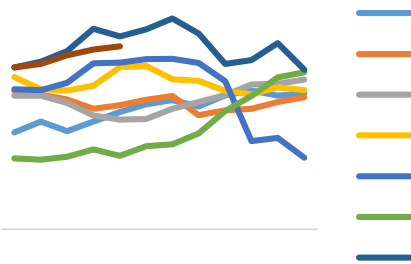

1.6

7
1.62-1.73 /

Wind

Wind

Wind

Wind

Wind

Wind

9-1

Wind

Wind

6		49.0%	0.2
		PMI	53.2% 52.3%
1.3	0.6		
	USDA	2023/24	
			1108.7
19.4%	1097.8		19.2%
10.9	40.1%		
	USDA	6.16-6.22	2022/23
28486	33226		4740
194%	44%		51075
5%	17%		816
74%	3402		266%
35993	23		
17554	18552		998
130%	12769	5%	
	3583		
	2023	6 22	2022/23
319.8			112.99%
	76.45%		244.5
76.12%		7.3	312.5
		6.6	237.9
		87.5	90.90%
	2022/23		
27.35	60.0		24.54
	68.60		