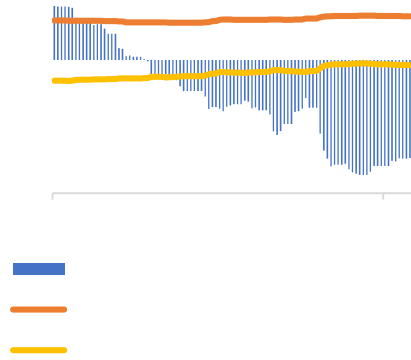

1.6

7
1.62-1.73 /

Wind

Wind

Wind

Wind

Wind

Wind

9-1

Wind

Wind

6		49.0%	0.2
		PMI	53.2% 52.3%
1.3	0.6		
	USDA	2023/24	
			1108.7
19.4%	1097.8		19.2%
10.9	40.1%		
	USDA	6.16-6.22	2022/23
28486	33226		4740
194%	44%		51075
5%	17%		816
74%	3402		266%
35993	23		
17554	18552		998
130%	12769	5%	
	3583		
	2023	6 22	2022/23
319.8			112.99%
	76.45%		244.5
76.12%		7.3	312.5
		6.6	237.9
		87.5	90.90%
	2022/23		
27.35	60.0		24.54
	68.60		