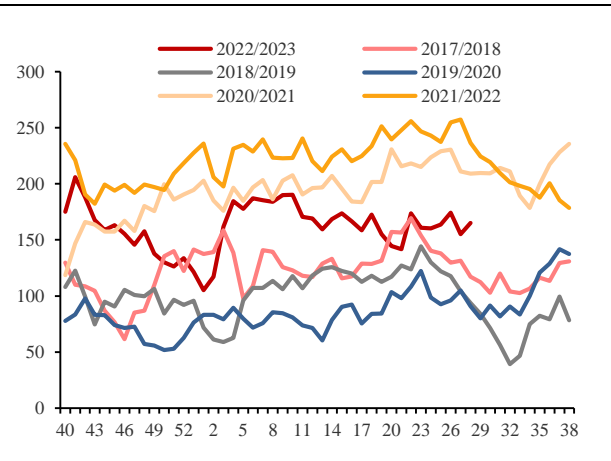

USDA

USDA

USDA EIA

9

	2014/15	2015/16	2016/17	2017/18	2018/19	2019/20	2020/21	2021/22	2022/23
	100.9	178.4	260.7	250.0	195.0	146.9	94.4	101.1	106.3
	249.8	265.0	216.0	196.0	201.0	196.0	191.0	216.0	216.0
	133.0	137.0	169.5	185.0	174.9	182.0	205.0	200.0	205.0
	63.0	64.0	74.0	83.0	86.0	85.0	88.0	85.0	85.0
	196.0	201.0	243.5	268.0	260.9	267.0	293.0	285.0	290.0
	53.8	64.0	-27.5	-72.0	-59.9	-71.0	-102.0	-69.0	-74.0
	5.3	3.2	2.5	3.5	4.5	7.6	29.6	21.9	17.0
↓	8.6	5.9	8.1	8.1	5.2	6.0	12.1	8.3	9.0
	9.1	8.3	5.2	4.4	0.7	3.7	8.7	11.0	5.0
	5.0	5.0	5.0	5.0	5.0	5.0	43.0	15.0	25.0
							25.0	28.0	15.0
	23.7	18.3	16.7	17.0	11.8	18.5	108.7	74.3	63.9
	178.4	260.7	250.0	195.0	146.9	94.4	101.1	106.3	96.2
	162.1	251.5	214.0	114.0	92.0	15.0	23.0	33.0	33.0
	16.3	9.2	36.0	81.0	54.9	79.4	78.1	73.3	63.2

10

11

12

13

Wind

32 -

33 -

Wind