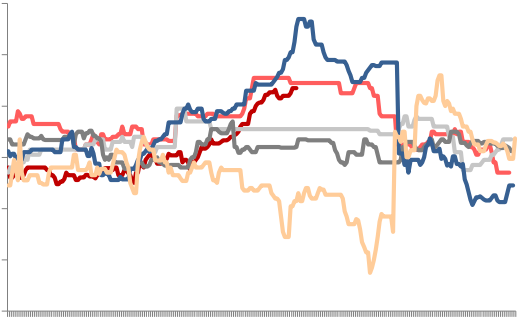

USDA

USDA

USDA EIA

9

	2014/15	2015/16	2016/17	2017/18	2018/19	2019/20	2020/21	2021/22	2022/23
	100.9	178.4	260.7	250.0	195.0	146.9	94.4	101.1	106.3
	249.8	265.0	216.0	196.0	201.0	196.0	191.0	216.0	216.0
	133.0	137.0	169.5	185.0	174.9	182.0	205.0	200.0	205.0
	63.0	64.0	74.0	83.0	86.0	85.0	88.0	85.0	85.0
	196.0	201.0	243.5	268.0	260.9	267.0	293.0	285.0	290.0
	53.8	64.0	-27.5	-72.0	-59.9	-71.0	-102.0	-69.0	-74.0
	5.3	3.2	2.5	3.5	4.5	7.6	29.6	21.9	17.0
↓	8.6	5.9	8.1	8.1	5.2	6.0	12.1	8.3	9.0
	9.1	8.3	5.2	4.4	0.7	3.7	8.7	11.0	5.0
	5.0	5.0	5.0	5.0	5.0	5.0	43.0	15.0	25.0
							25.0	28.0	15.0
	23.7	18.3	16.7	17.0	11.8	18.5	108.7	74.3	63.9
	178.4	260.7	250.0	195.0	146.9	94.4	101.1	106.3	96.2
	162.1	251.5	214.0	114.0	92.0	15.0	23.0	33.0	33.0
	16.3	9.2	36.0	81.0	54.9	79.4	78.1	73.3	63.2

10

11

12

13

Wind

32 -

33 -

Wind