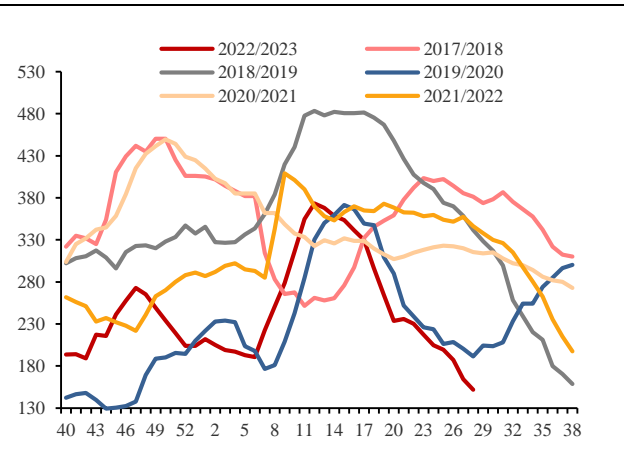

USDA

USDA

USDA EIA

9

	2014/15	2015/16	2016/17	2017/18	2018/19	2019/20	2020/21	2021/22	2022/23
	100.9	178.4	260.7	250.0	195.0	146.9	94.4	101.1	106.3
	249.8	265.0	216.0	196.0	201.0	196.0	191.0	216.0	216.0
	133.0	137.0	169.5	185.0	174.9	182.0	205.0	200.0	205.0
	63.0	64.0	74.0	83.0	86.0	85.0	88.0	85.0	85.0
	196.0	201.0	243.5	268.0	260.9	267.0	293.0	285.0	290.0
	53.8	64.0	-27.5	-72.0	-59.9	-71.0	-102.0	-69.0	-74.0
	5.3	3.2	2.5	3.5	4.5	7.6	29.6	21.9	17.0
↓	8.6	5.9	8.1	8.1	5.2	6.0	12.1	8.3	9.0
	9.1	8.3	5.2	4.4	0.7	3.7	8.7	11.0	5.0
	5.0	5.0	5.0	5.0	5.0	5.0	43.0	15.0	25.0
							25.0	28.0	15.0
	23.7	18.3	16.7	17.0	11.8	18.5	108.7	74.3	63.9
	178.4	260.7	250.0	195.0	146.9	94.4	101.1	106.3	96.2
	162.1	251.5	214.0	114.0	92.0	15.0	23.0	33.0	33.0
	16.3	9.2	36.0	81.0	54.9	79.4	78.1	73.3	63.2

10

11

12

13

Wind

32 -

33 -

Wind