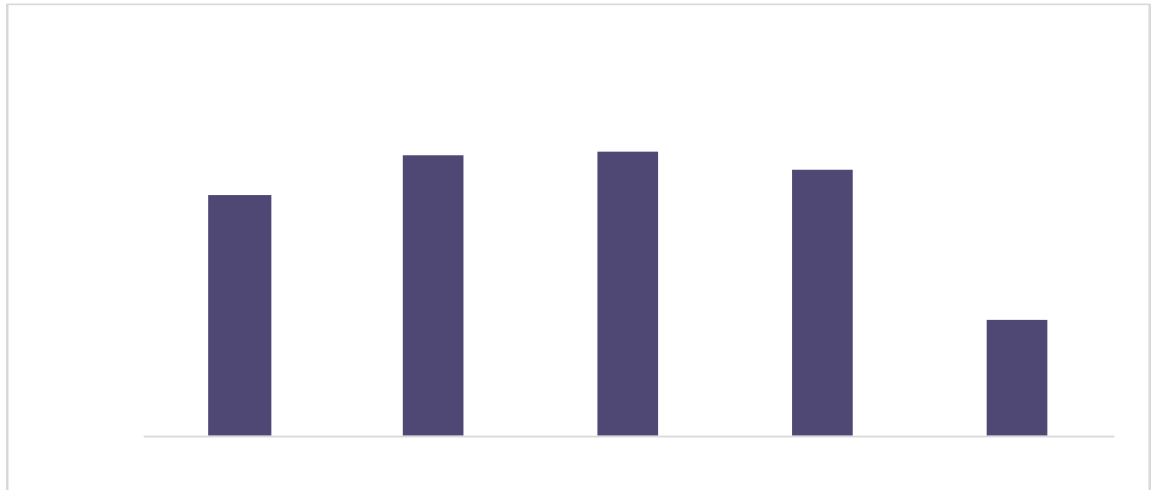

1-6 30028 +6.73%