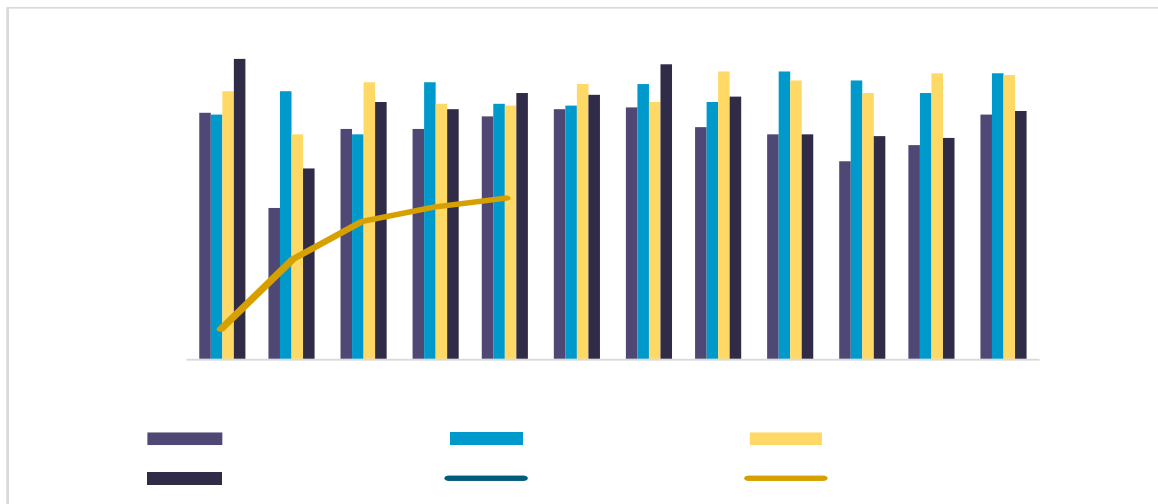

- ✓
- ✓
- ✓
- ✓

✓

✓

6 5669 +5.33% +16.45%

1-6 30028 +6.73%

ifind

1-6 104.80 +12.63%

- ✓
- ✓
- ✓
- ✓

6 256.10 +9.77% +2.47%

6 54% 1.4

Dark blue header bar

ifind

Four checkmarks (✓) arranged vertically within a dashed orange border.

6 262.20 +10.08% +4.78%

1-6 1323.90 +9.89%

- ✓
- ✓
- ✓