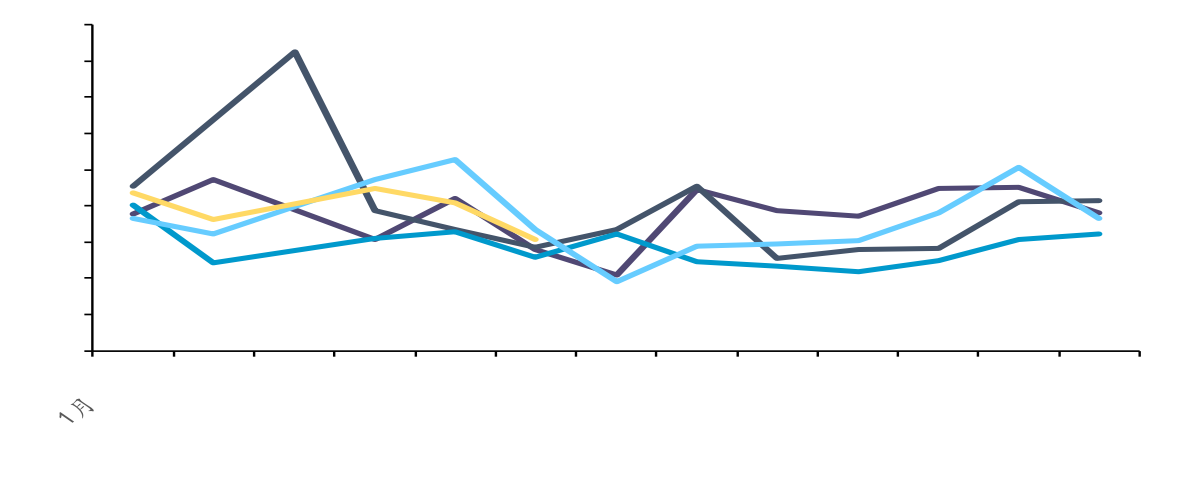

- ✓
- ✓
- ✓
- ✓

✓

✓

6 5669 +5.33% +16.45%

1-6 30028 +6.73%

ifind

1-6 104.80 +12.63%

- ✓
- ✓
- ✓
- ✓

6 256.10 +9.77% +2.47%

6 54% 1.4

Dark blue header bar

ifind

Four checkmarks (✓) arranged vertically within a dashed orange border.

6 262.20 +10.08% +4.78%

1-6 1323.90 +9.89%

- ✓
- ✓
- ✓