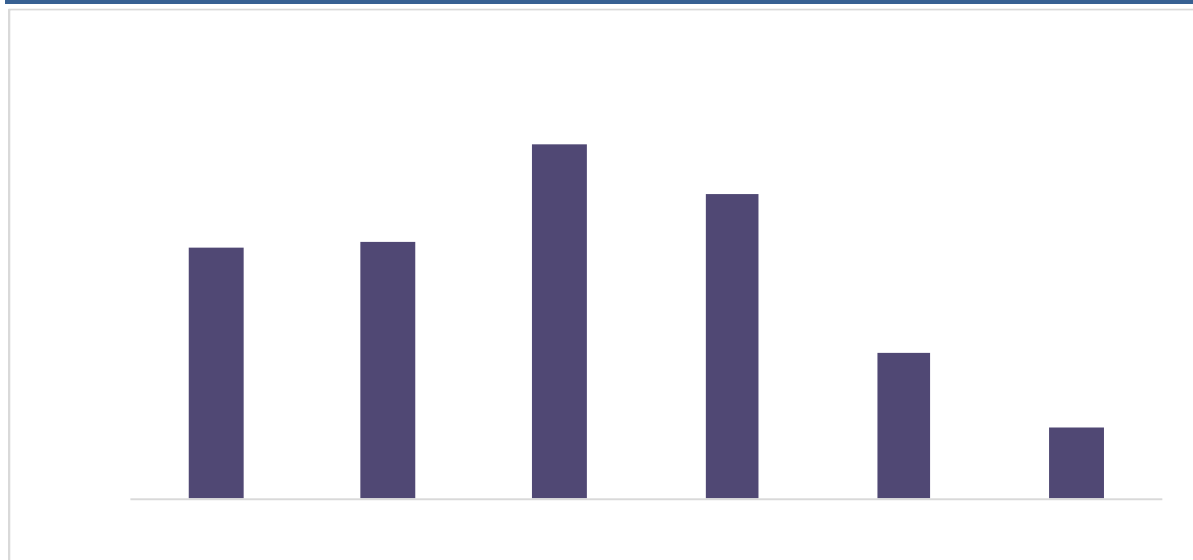

1-6 48.83 +28.81%