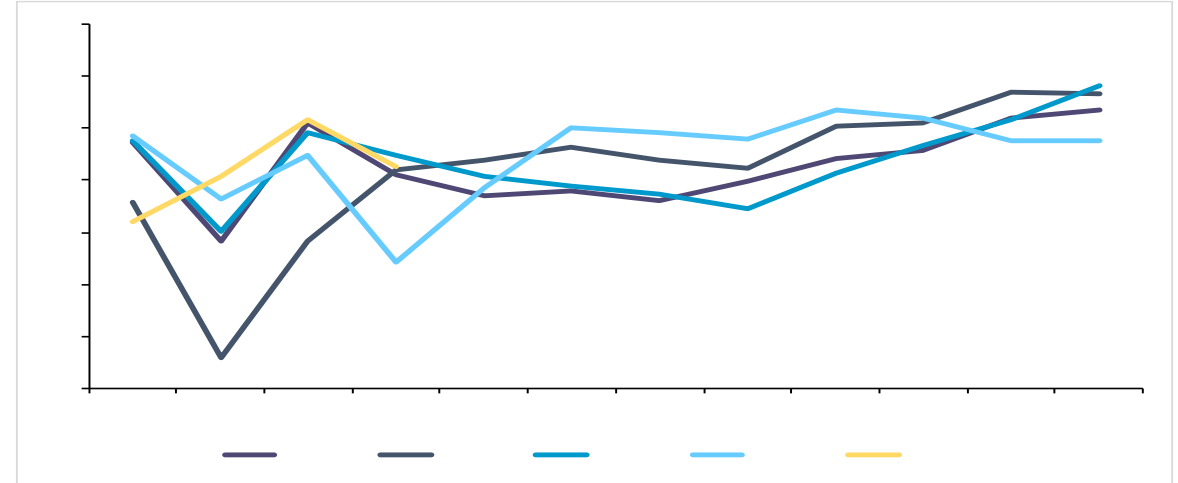

- ✓
- ✓
- ✓
- ✓

✓

✓

6 5669 +5.33% +16.45%

1-6 30028 +6.73%

ifind

1-6 104.80 +12.63%

- ✓
- ✓
- ✓
- ✓

6 256.10 +9.77% +2.47%

6 54% 1.4

Dark blue header bar

ifind

Four checkmarks (✓) arranged vertically within a dashed orange border.

6 262.20 +10.08% +4.78%

1-6 1323.90 +9.89%

- ✓
- ✓
- ✓