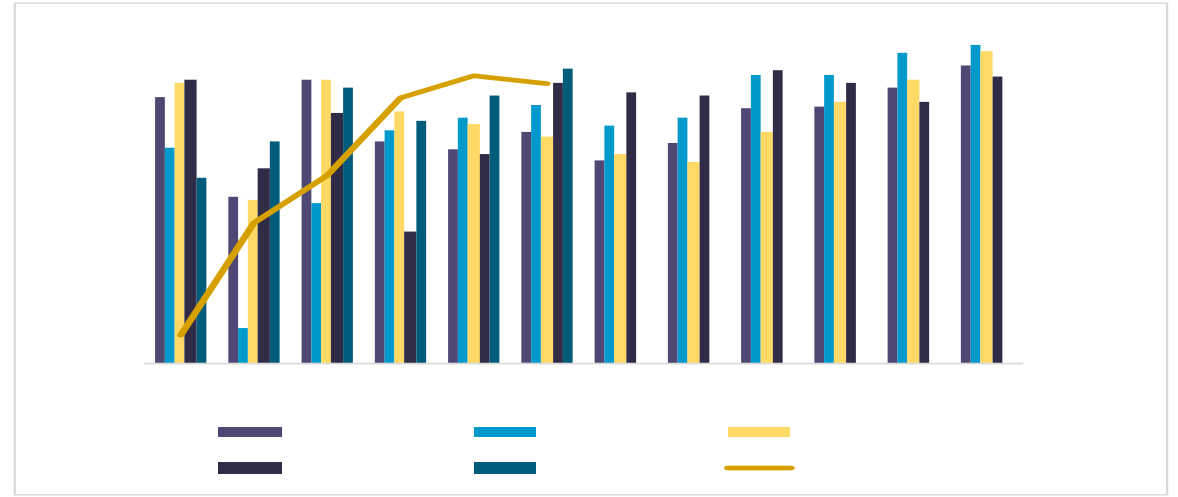

6 256.10 +9.77% +2.47%

6 54% 1.4

Dark blue header bar

ifind

Four checkmarks (✓) arranged vertically within a dashed orange border.

6 262.20 +10.08% +4.78%

1-6 1323.90 +9.89%

- ✓
- ✓
- ✓

3%

1-6 48.83 +28.81%

5 7.74 -6.86% +40.98%

✓ 6	8.65	+11.76%	+56.99%	1-6	48.83	28.81%
✓ 6	8.65			2022 5	2017-2021 5	
✓	—			1-5	4.0%	4.7%

&

30

5 51.50 -2.3

1