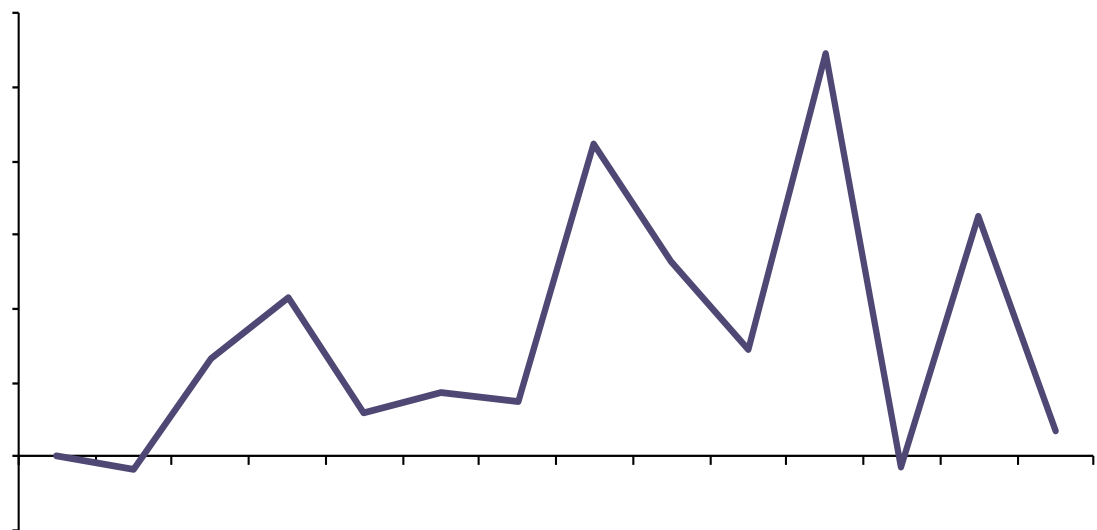

✓

✓

2023 6 18200