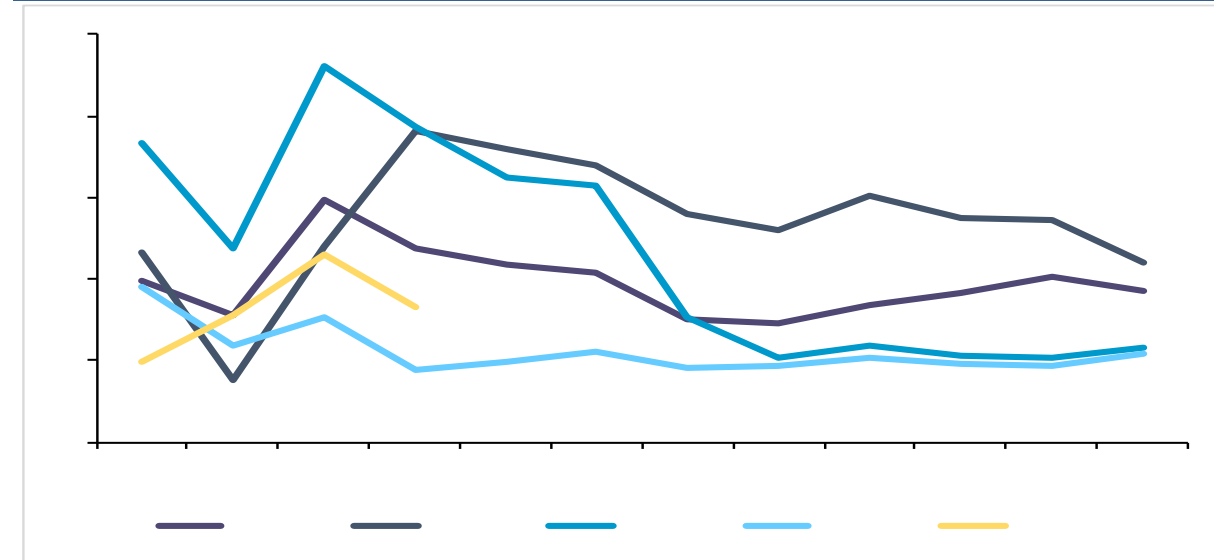

6 256.10 +9.77% +2.47%

6 54% 1.4

Dark blue header bar

ifind

Four checkmarks (✓) arranged vertically within a dashed orange border.

6 262.20 +10.08% +4.78%

1-6 1323.90 +9.89%

- ✓
- ✓
- ✓

3%

1-6 48.83 +28.81%

5 7.74 -6.86% +40.98%

✓ 6	8.65	+11.76%	+56.99%	1-6	48.83	28.81%
✓ 6	8.65			2022 5	2017-2021 5	
✓	—			1-5	4.0%	4.7%

&

30

5 51.50 -2.3

1