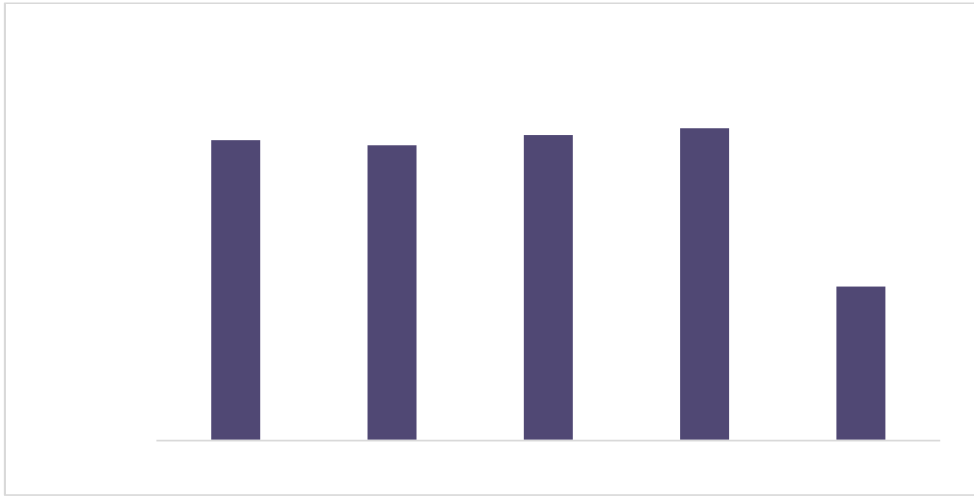

6 256.10 +9.77% +2.47%

6 54% 1.4

Dark blue header bar

ifind

Four checkmarks (✓) arranged vertically within a dashed orange border.

6 262.20 +10.08% +4.78%

1-6 1323.90 +9.89%

- ✓
- ✓
- ✓