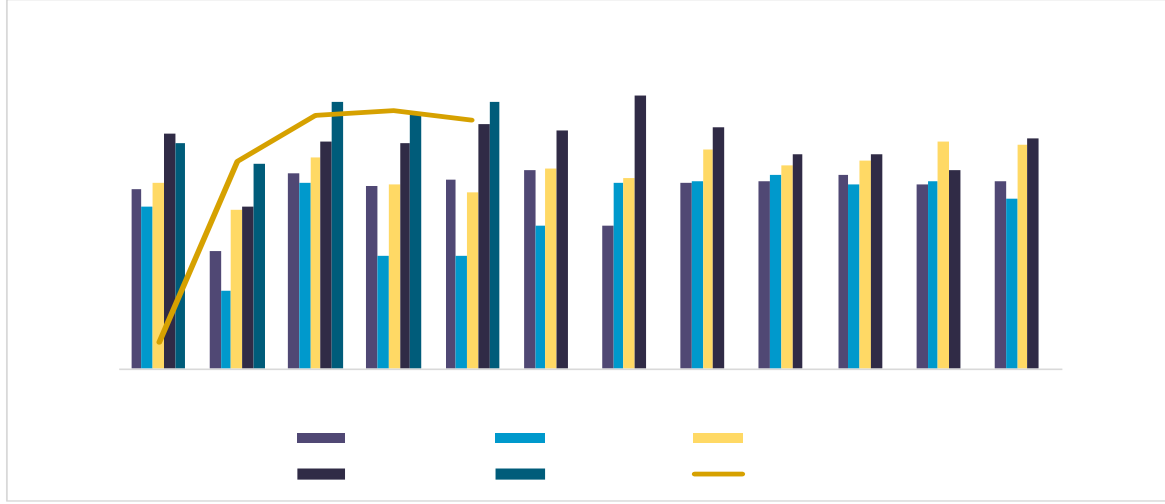

ifind

1-6 104.80 +12.63%