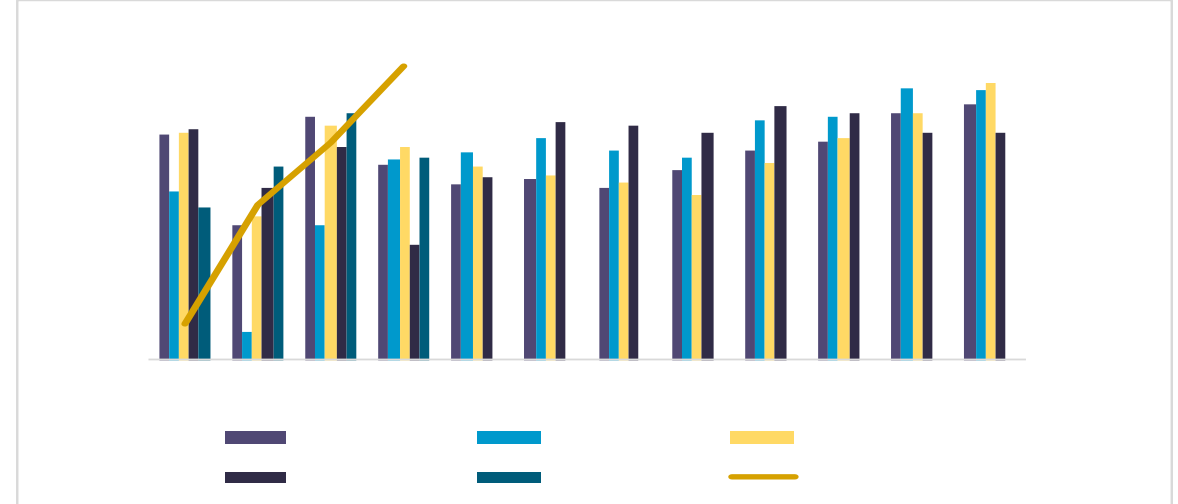

- ✓
- ✓
- ✓
- ✓

✓

✓

6 5669 +5.33% +16.45%

1-6 30028 +6.73%

ifind

1-6 104.80 +12.63%

- ✓
- ✓
- ✓
- ✓

6 256.10 +9.77% +2.47%

6 54% 1.4

Dark blue header bar

ifind

Four checkmarks (✓) arranged vertically within a dashed orange border.

6 262.20 +10.08% +4.78%

1-6 1323.90 +9.89%

- ✓
- ✓
- ✓