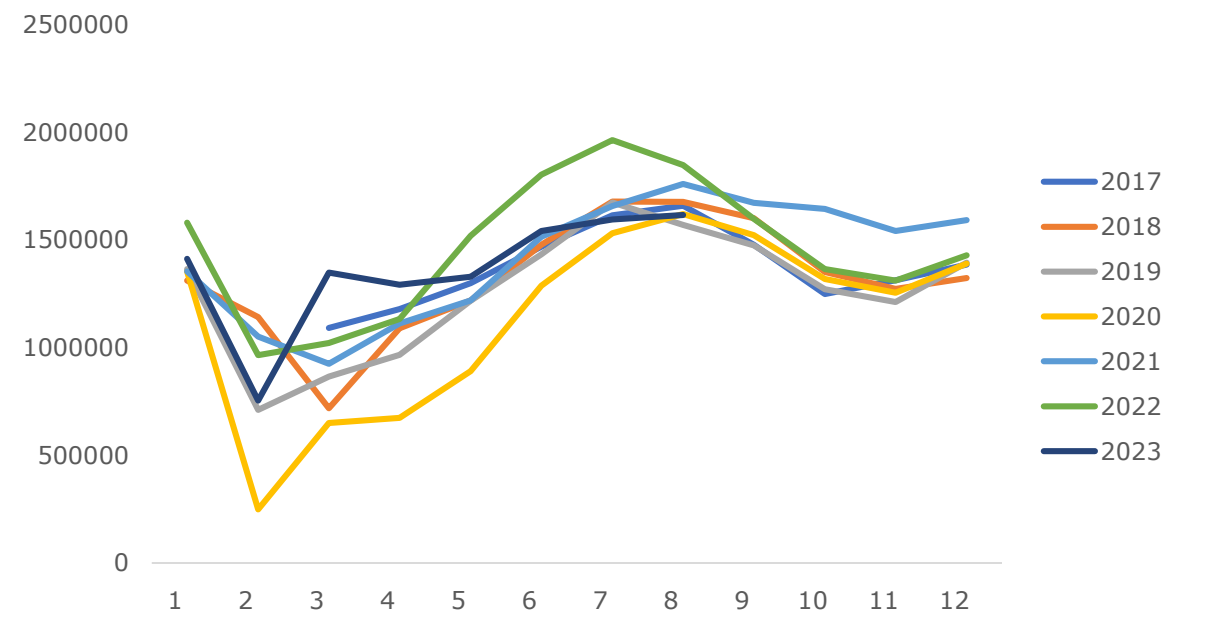

1.7

01

ICE 12

+

Wind

Wind

Wind

：

：

Wind

：

：

Wind

Placeholder area with a dashed orange border and two small square icons on the left side.

Wind

Wind