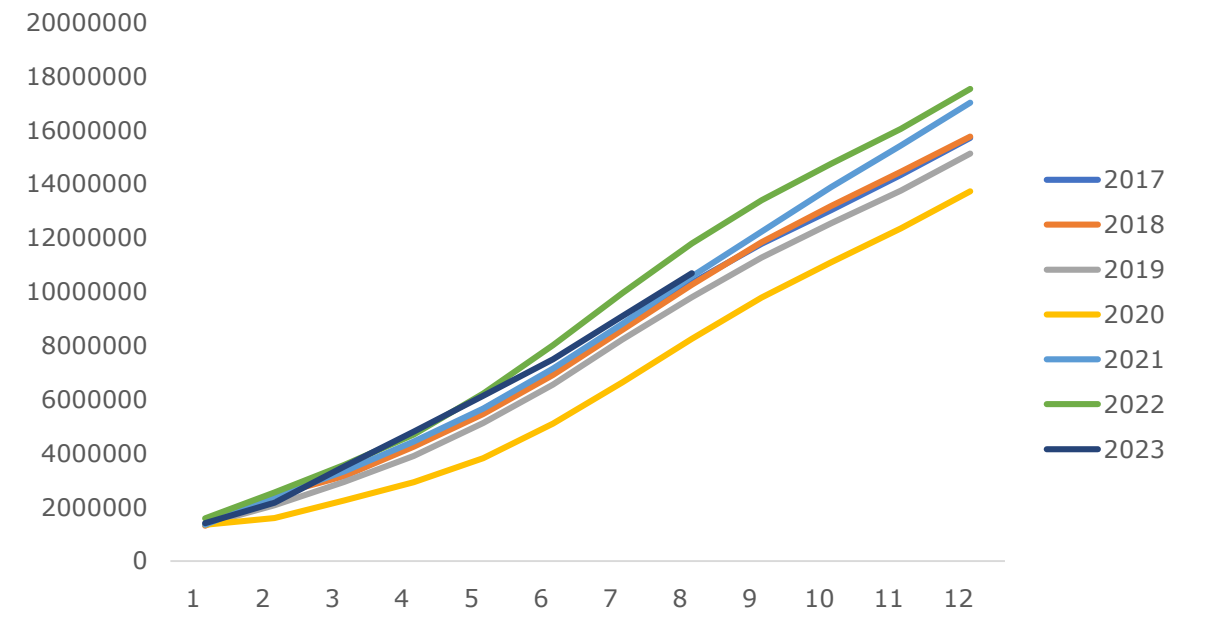

1.7

01

ICE 12

+

Wind

Wind

Wind

：

：

Wind

：

：

Wind

Placeholder area with a dashed orange border and two small square icons on the left side.

Wind

Wind