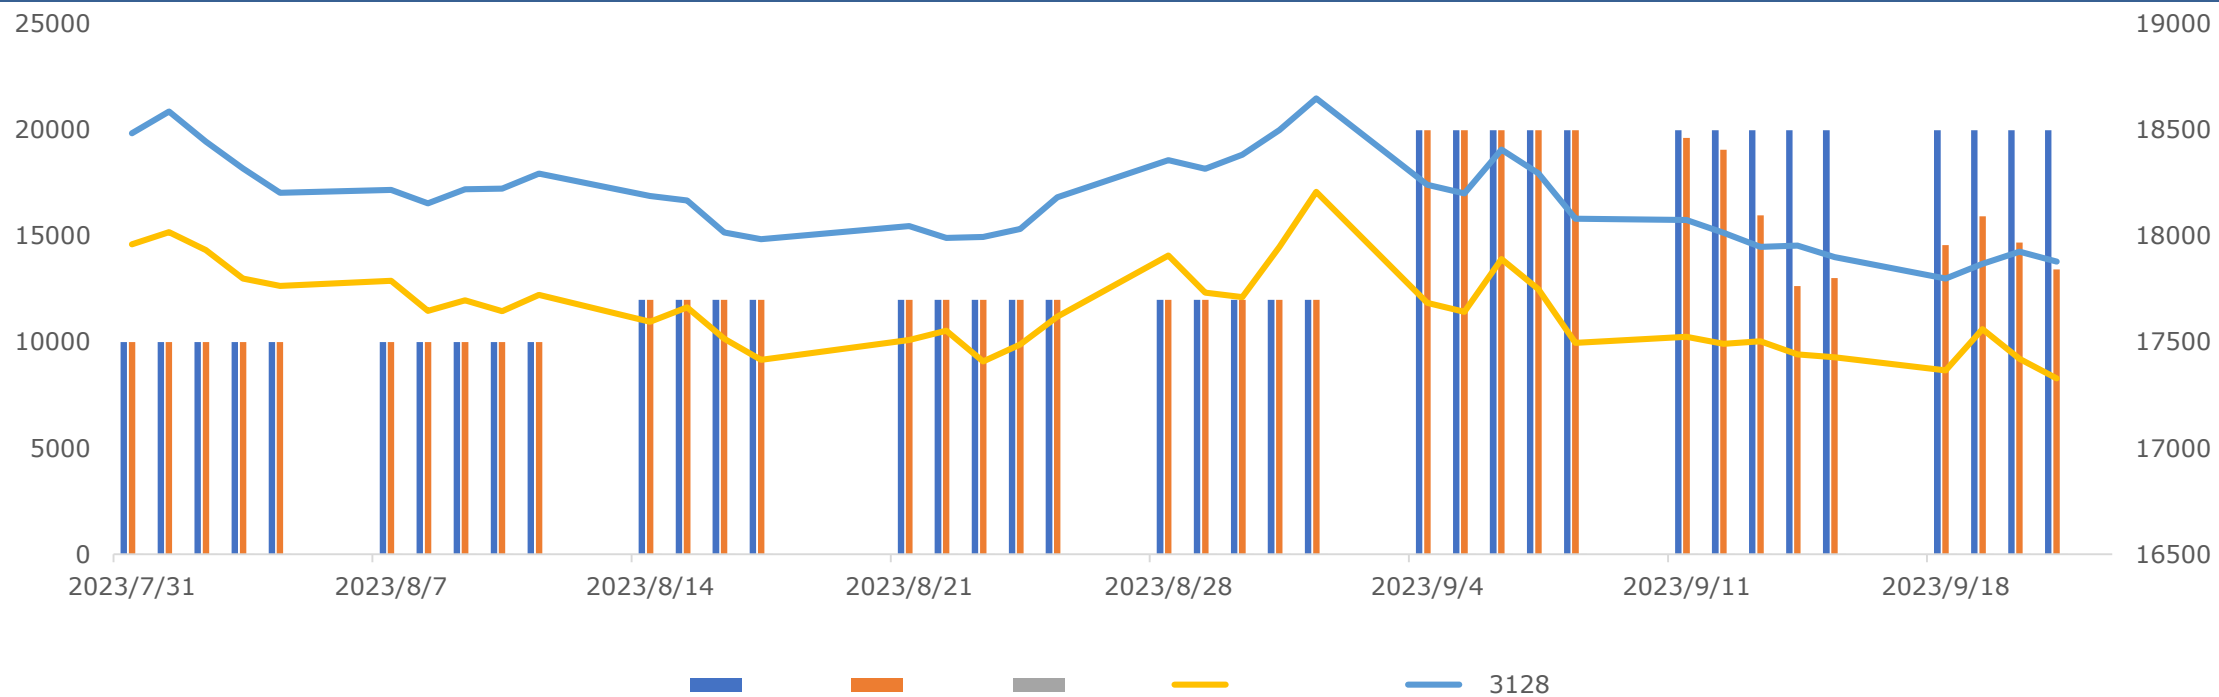

1.7

01

ICE 12

+

Wind

Wind

Wind

：

：

Wind

：

：

Wind

Placeholder area with a dashed orange border and two small square icons on the left side.

Wind

Wind