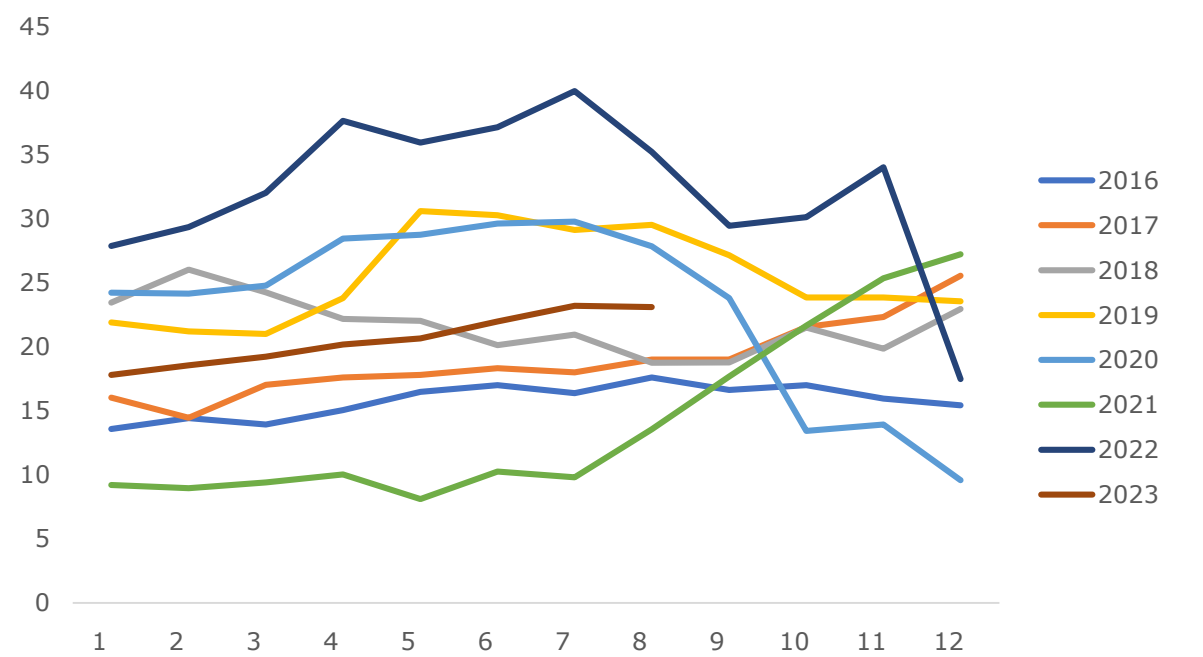

：

Wind

：

：

Wind

Placeholder area with a dashed orange border and two small square icons on the left side.

Wind

Wind