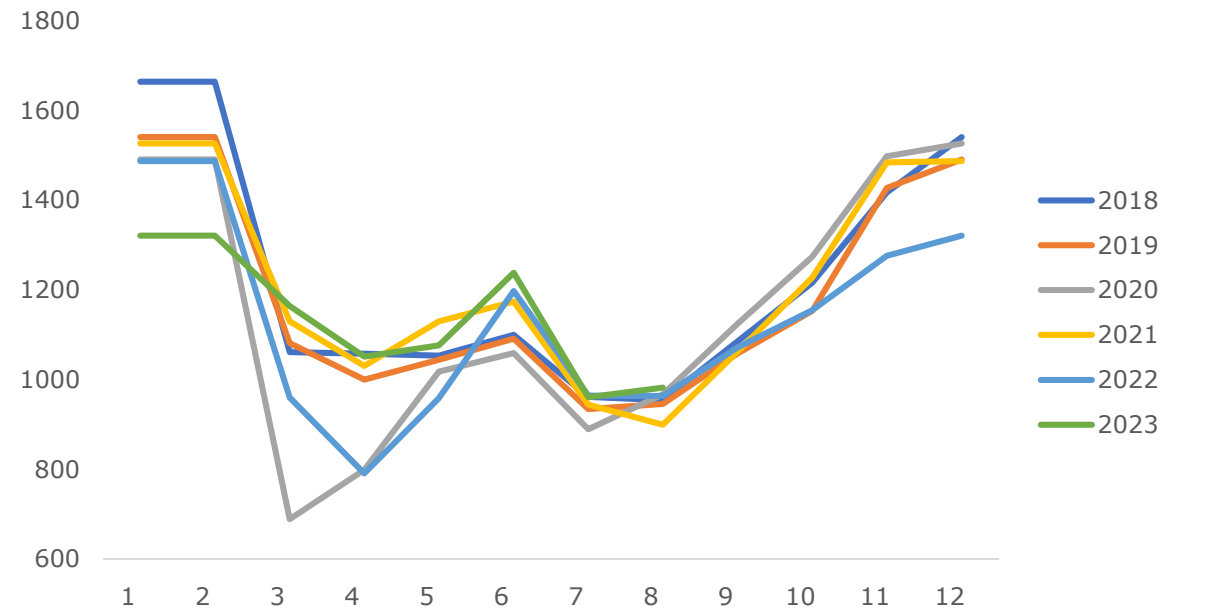

1.7

01

ICE 12

+

Wind

Wind

Wind

：

：

Wind

：

：

Wind

Placeholder area with a dashed orange border and two small square icons on the left side.

Wind

Wind