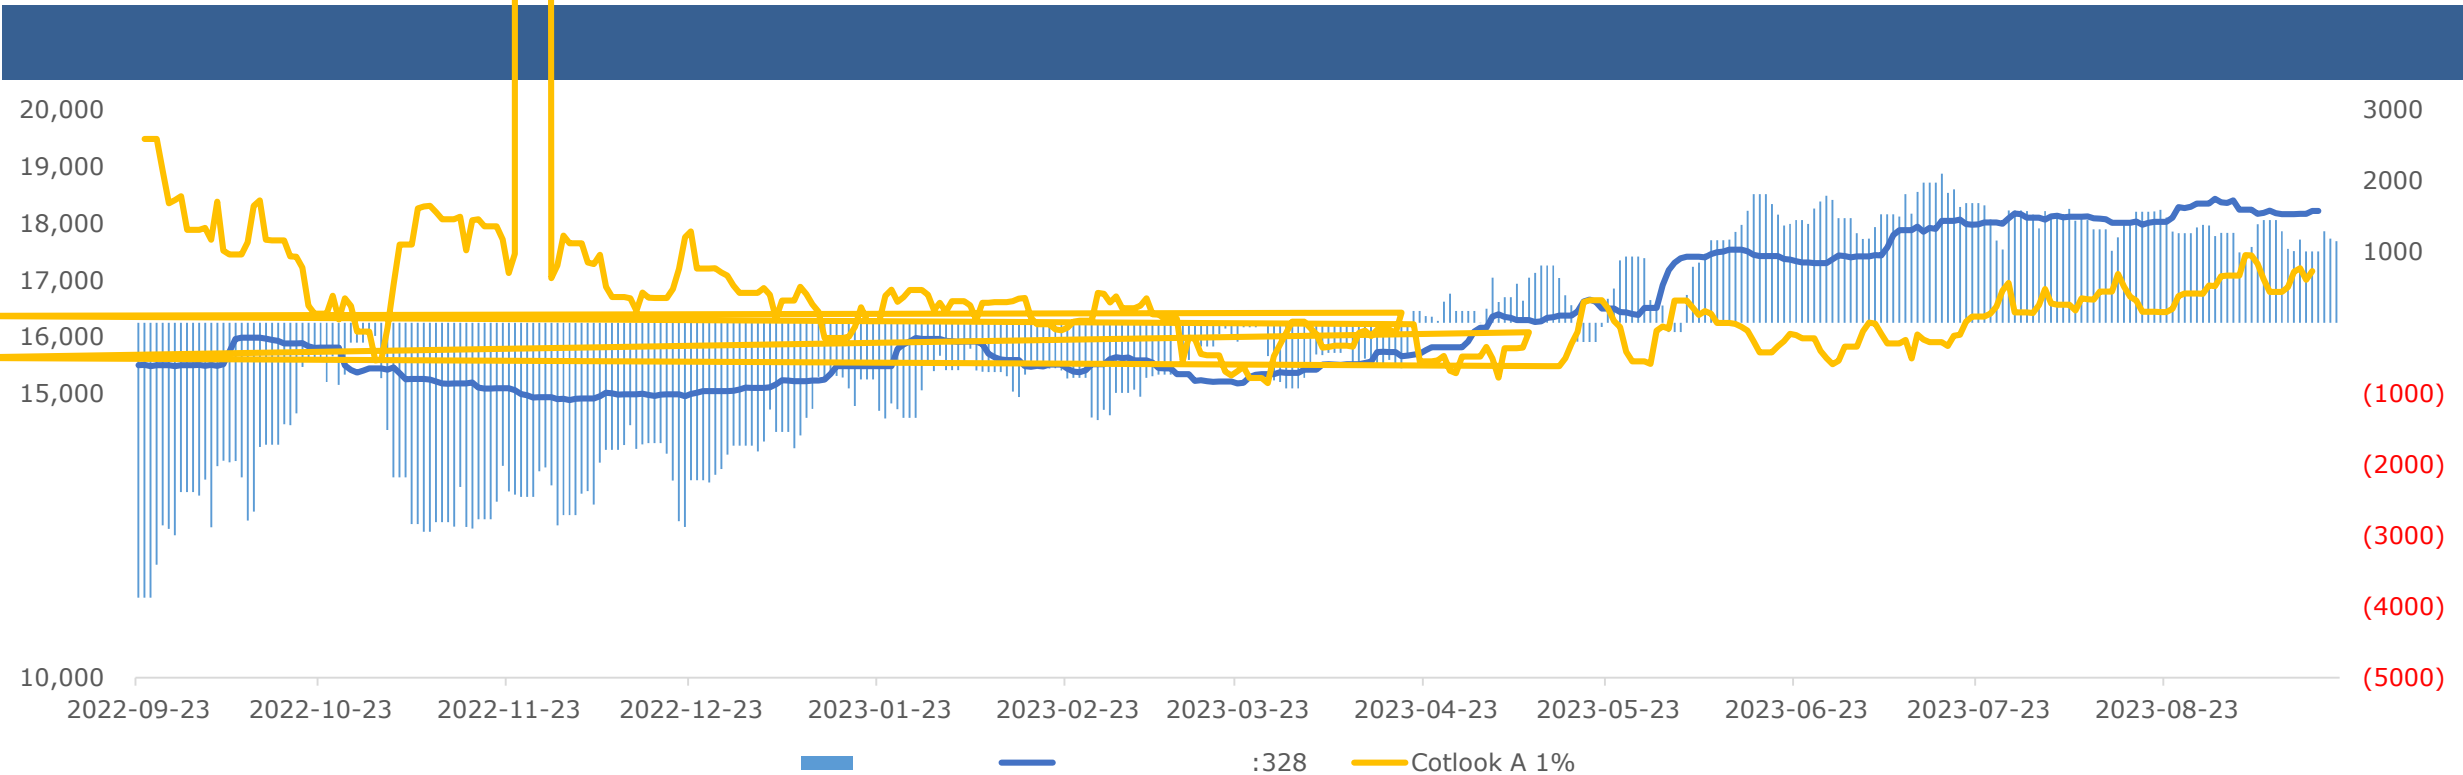

：

Wind

：

：

Wind

Placeholder area with a dashed orange border and two small square icons on the left side.

Wind

Wind