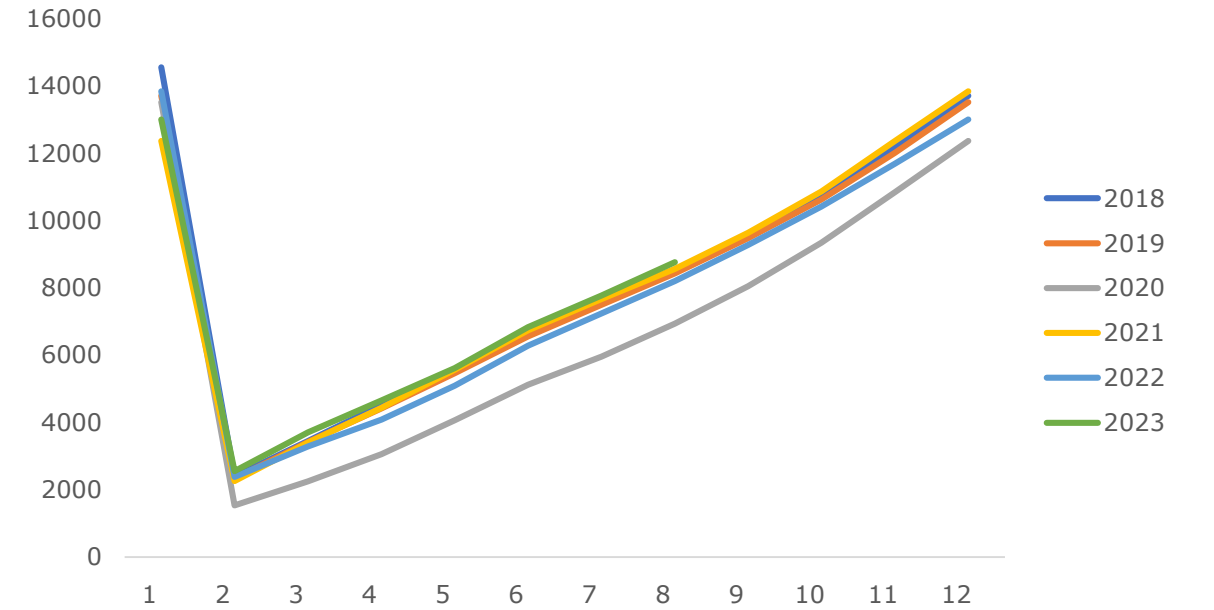

：

Wind

：

：

Wind

Placeholder area with a dashed orange border and two small square icons on the left side.

Wind

Wind