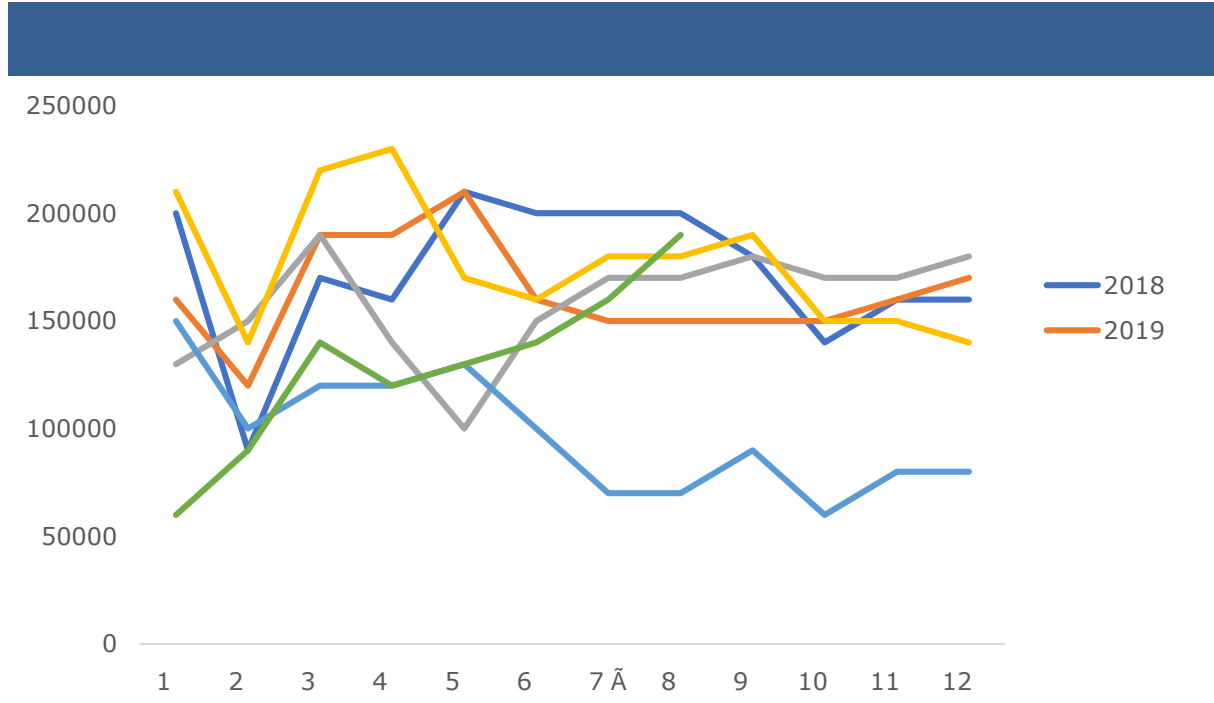

1.7

01

ICE 12

+

Wind

Wind

Wind

：

：

Wind

：

：

Wind

Placeholder area with a dashed orange border and two small square icons on the left side.

Wind

Wind