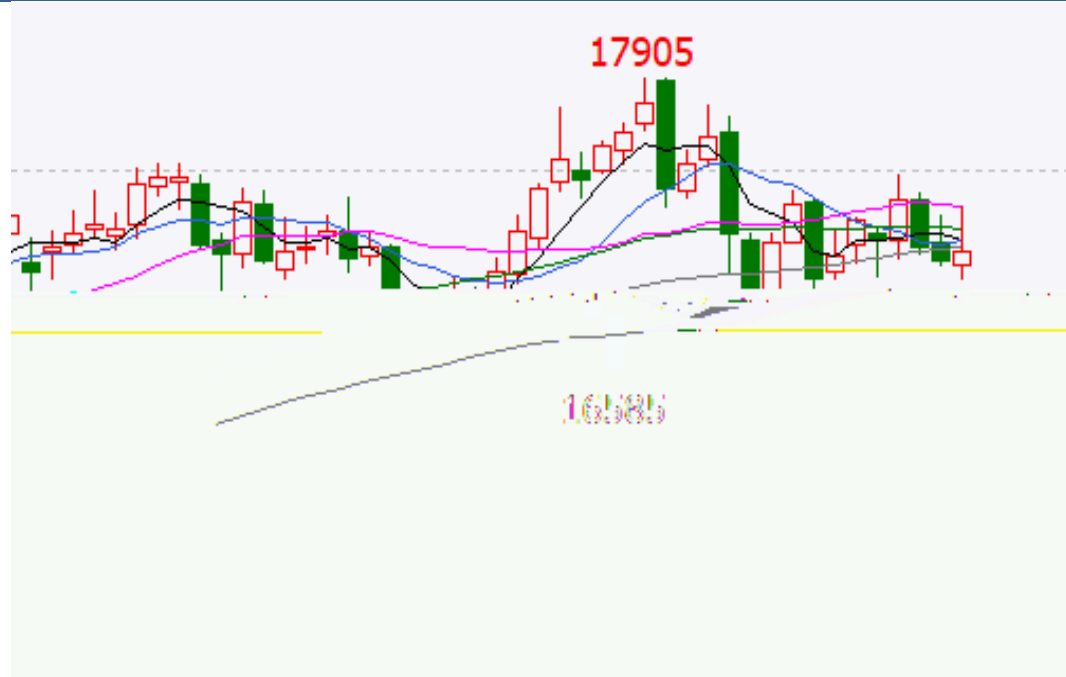

1.7

01

ICE 12

+

Wind

Wind

Wind

：

：

Wind

：

：

Wind

Placeholder area with a dashed orange border and two small square icons on the left side.

Wind

Wind