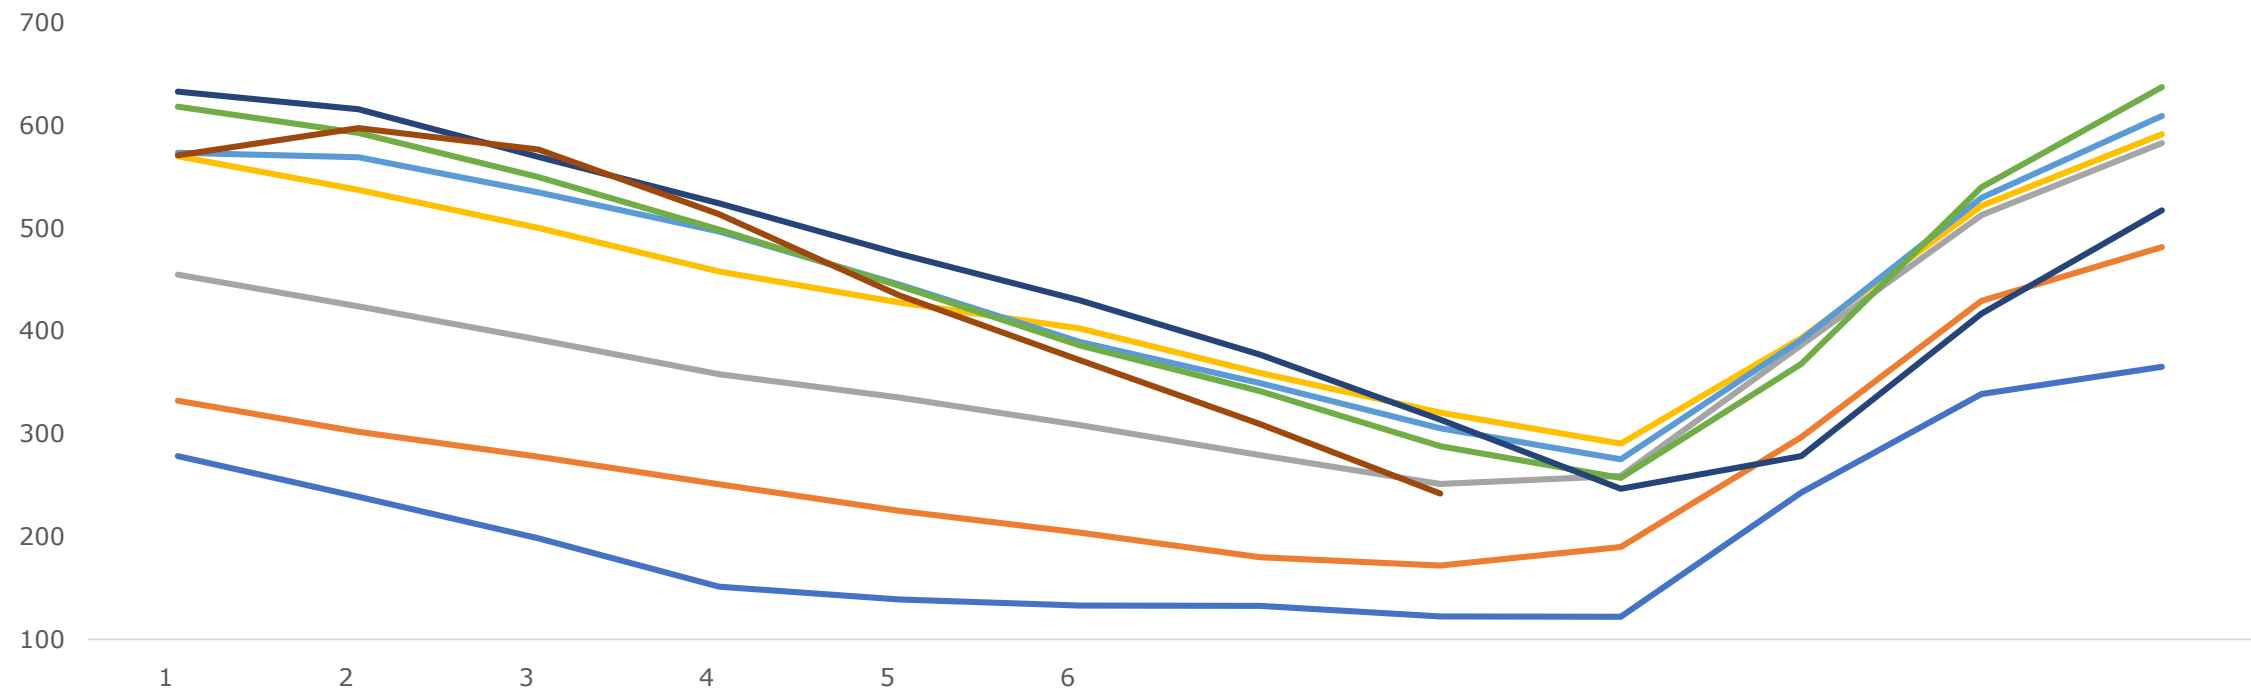

：

Wind

：

：

Wind

Placeholder area with a dashed orange border and two small square icons on the left side.

Wind

Wind