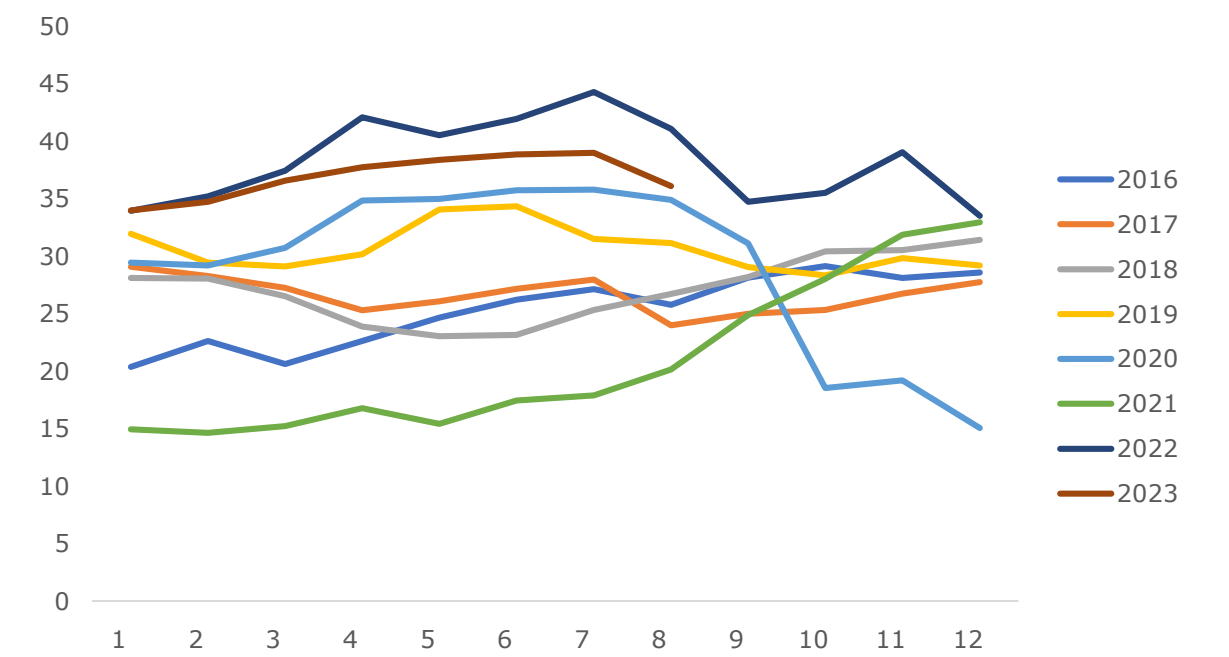

：

Wind

：

：

Wind

Placeholder area with a dashed orange border and two small square icons on the left side.

Wind

Wind