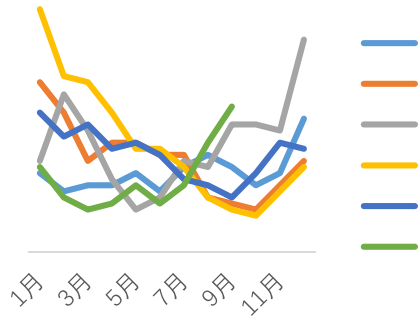

		%					

wind

Wind

Wind

Wind

Wind

Wind

Wind

5-1 9-5

Wind

Wind

			2023	11	2
		150.02	57.8%		
92.07		77.28%		57.95	
34.35%	2	7.95		53.61%	
		USDA	10.20-10.26	2023/24	
	103691		106118	2427	
	135%			29982	
	35%		15%		5851
	83%		590	41%	
	11913				
	73459		73482	23	
229%	13585		231%		3289
		113			
		2023	10	26	2023/24
	151.2			56.93%	45.3
	29.94%			148.3	44.2
	29.78%		2.9	1.1	38.17%
		2023/24		50.7	
	33.55		22.3		49.16
	43.87				