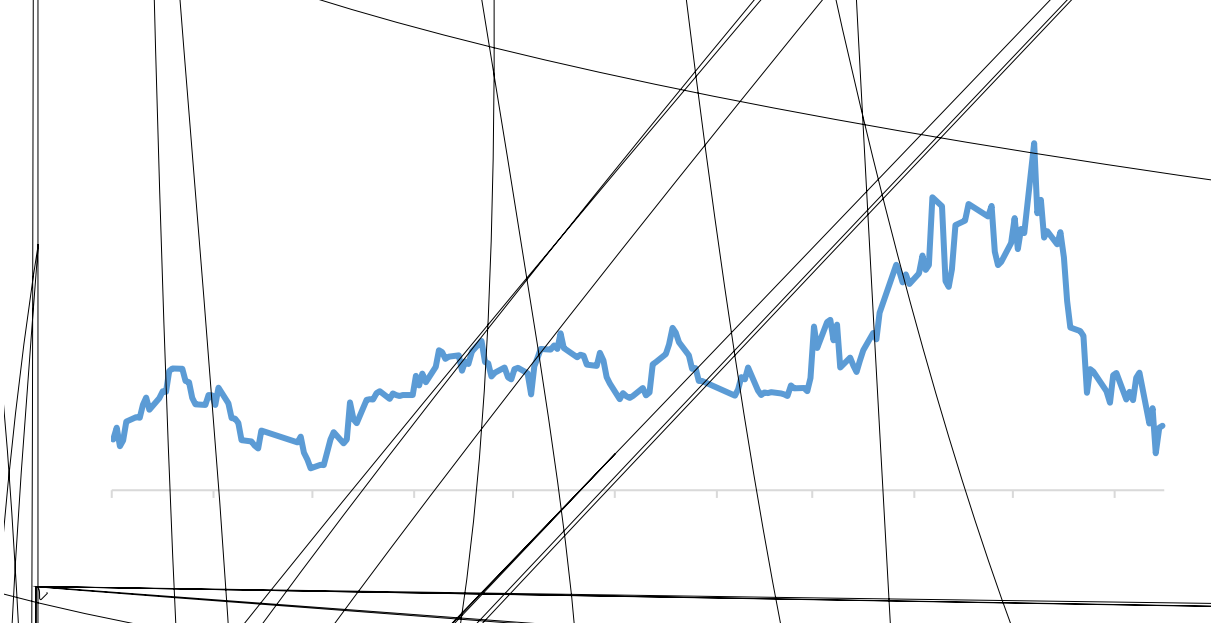

CSPT

1-5

+5.86% 5

100.86

97.71

SMM

— —

— — — — — —

— —
— —

— 铜精矿现货冶炼盈亏平衡 — 铜精矿长单冶炼盈亏平衡

[Redacted text]

[Redacted text]

Legend for the line chart: blue, orange, grey, yellow, red, dark blue.

[Redacted text]

[Redacted text]

[Redacted text block]