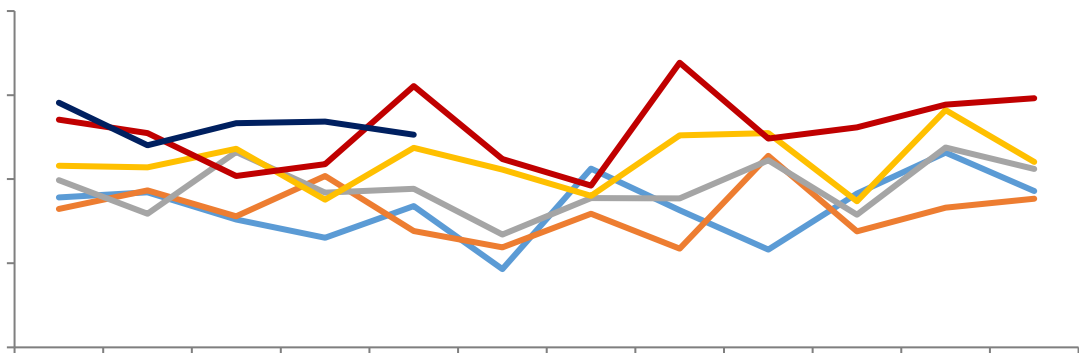

CSPT

1-5

+5.86% 5

100.86

97.71

SMM

— —

— — — — — —

— —
— —

— 铜精矿现货冶炼盈亏平衡 — 铜精矿长单冶炼盈亏平衡

[Redacted text]

[Redacted text]

Legend for the line chart: blue, orange, grey, yellow, red, dark blue.

[Redacted text]

[Redacted text]

[Redacted text block]