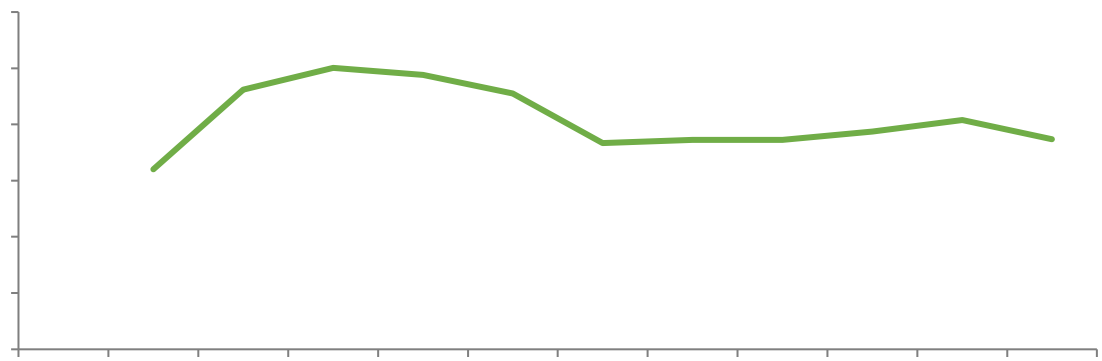

[Redacted text block]

[Redacted text block]

[Redacted text block]

[Redacted text block]