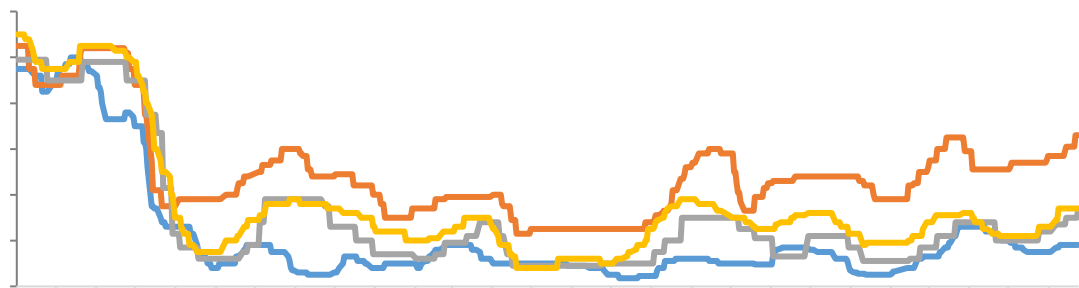

CSPT

1-5

+5.86% 5

100.86

97.71

SMM

— —

— — — — — —

— —
— —

— 铜精矿现货冶炼盈亏平衡 — 铜精矿长单冶炼盈亏平衡

[Redacted text]

[Redacted text]

Legend for the line chart: blue, orange, grey, yellow, red, dark blue.

[Redacted text]

[Redacted text]

[Redacted text block]