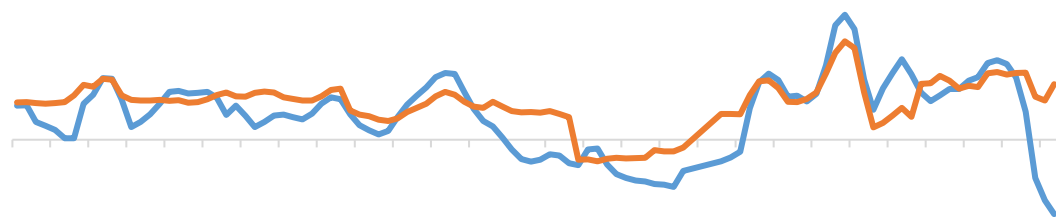

CSPT

1-5

+5.86% 5

100.86

97.71

SMM

— —

— — — — — —

— —
— —

— 铜精矿现货冶炼盈亏平衡 — 铜精矿长单冶炼盈亏平衡

[Redacted text]

[Redacted text]

Legend for the line chart: blue, orange, grey, yellow, red, dark blue.

[Redacted text]

[Redacted text]

[Redacted text block]