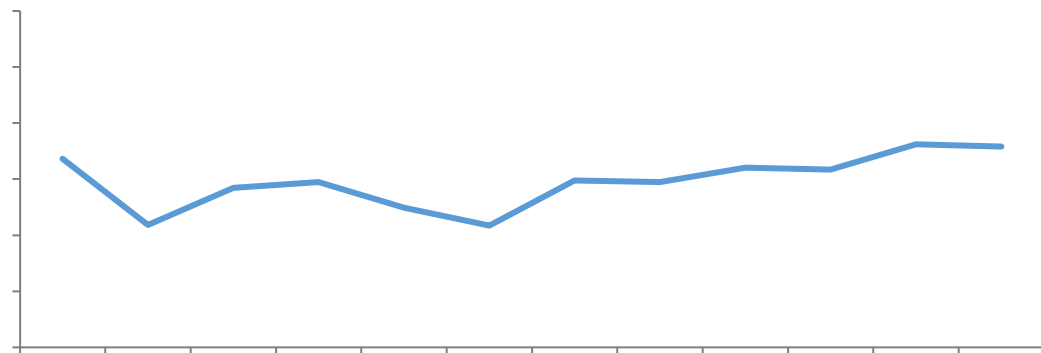

— —
— —

— 铜精矿现货冶炼盈亏平衡 — 铜精矿长单冶炼盈亏平衡

[Redacted text]

[Redacted text]

Legend for the line chart: blue, orange, grey, yellow, red, dark blue.

[Redacted text]

[Redacted text]

[Redacted text block]