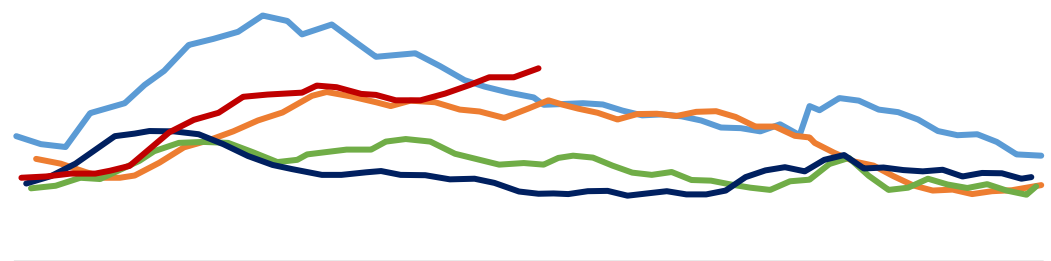

[Blank header bar]

SHFE