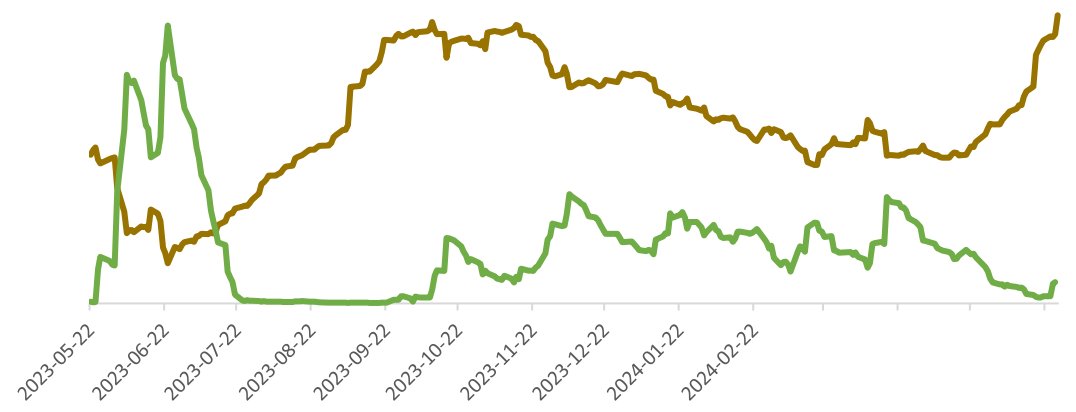

— —
— —

— 铜精矿现货冶炼盈亏平衡 — 铜精矿长单冶炼盈亏平衡

[Redacted text]

[Redacted text]

Legend for the line chart: blue, orange, grey, yellow, red, dark blue.

[Redacted text]

[Redacted text]

[Redacted text block]

[Redacted text block]

[Redacted text block]

[Redacted text block]

LME

COMEX

SHFE

LME

COMEX

[Blank header bar]

SHFE

LME

LME

LME0-3

CFTC

LME

/