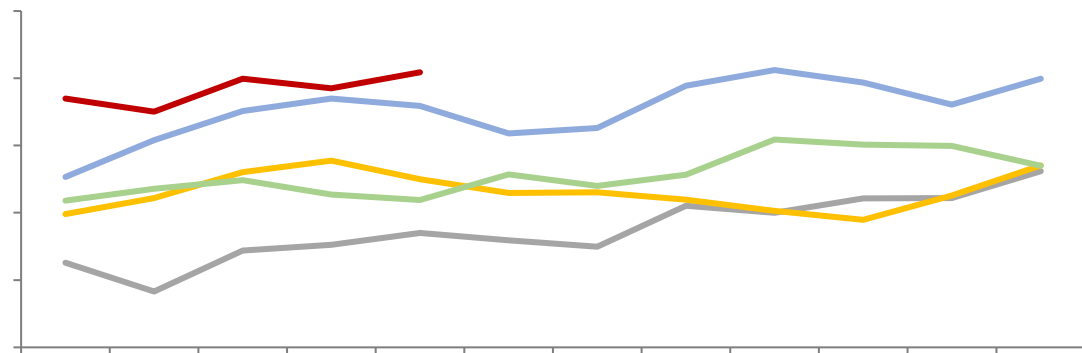

CSPT

1-5

+5.86% 5

100.86

97.71

SMM

— —

— — — — — —

— —
— —

— 铜精矿现货冶炼盈亏平衡 — 铜精矿长单冶炼盈亏平衡

[Redacted text]

[Redacted text]

Legend for the line chart: blue, orange, grey, yellow, red, dark blue.

[Redacted text]

[Redacted text]

[Redacted text block]