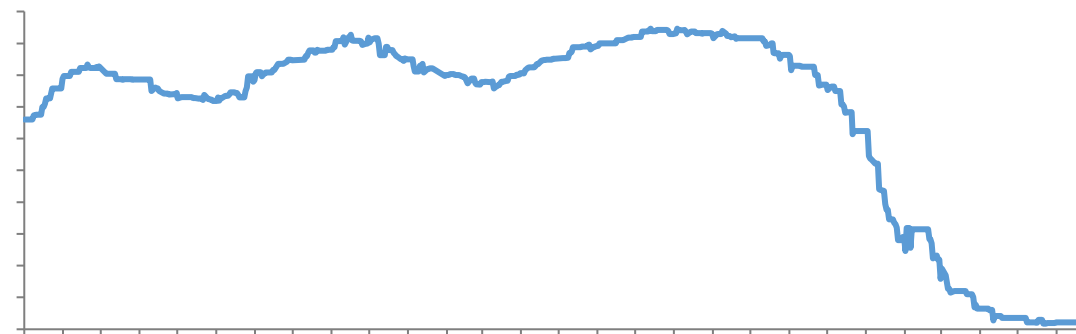

PMI

30

:

:

PMI

TC

TC

CSPT

CSPT

1-5

+5.86% 5

100.86

97.71

SMM

— —

— — — — — —

— —
— —

— 铜精矿现货冶炼盈亏平衡 — 铜精矿长单冶炼盈亏平衡

[Redacted text]

[Redacted text]

Legend for the line chart: blue, orange, grey, yellow, red, dark blue.

[Redacted text]

[Redacted text]

[Redacted text block]