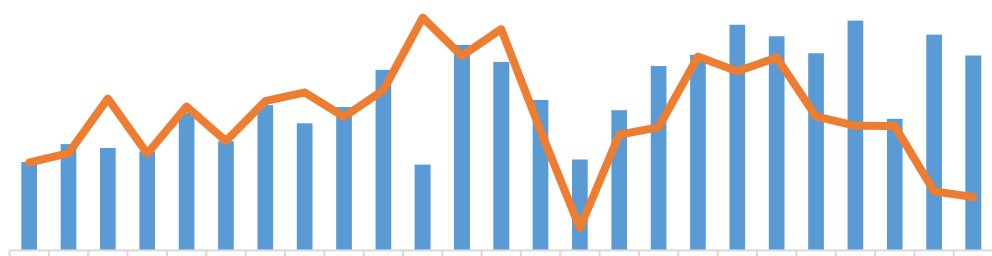

CSPT

1-5

+5.86% 5

100.86

97.71

SMM

— —

— — — — — —

— —
— —

— 铜精矿现货冶炼盈亏平衡 — 铜精矿长单冶炼盈亏平衡

[Redacted text]

[Redacted text]

Legend for the line chart: blue, orange, grey, yellow, red, dark blue.

[Redacted text]

[Redacted text]

[Redacted text block]