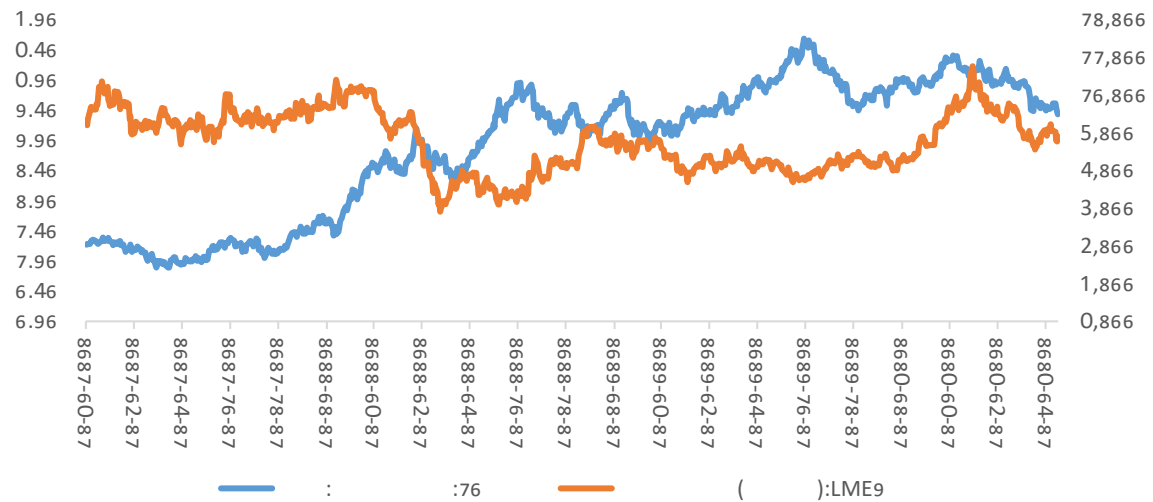

✓

✓

ISM

GDP

LME

10

PMI

GDP

30 : :

PMI

1-7

+7.11% 7

102.8

+11.05%

SMM

: (98%):