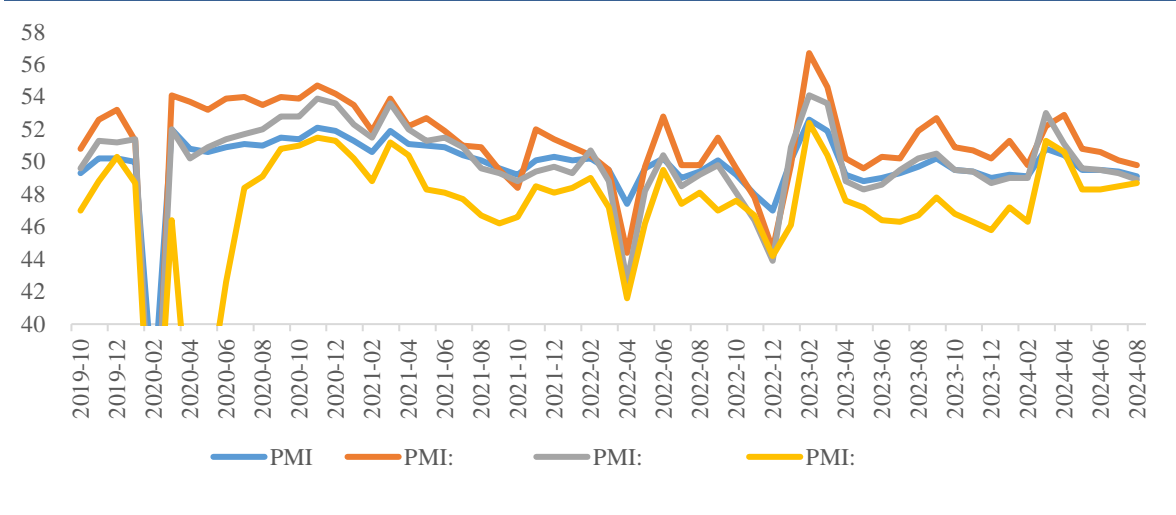

✓

✓

ISM

GDP

LME

10

PMI

GDP

30 : :

PMI

1-7

+7.11% 7

102.8

+11.05%

SMM

: (98%):