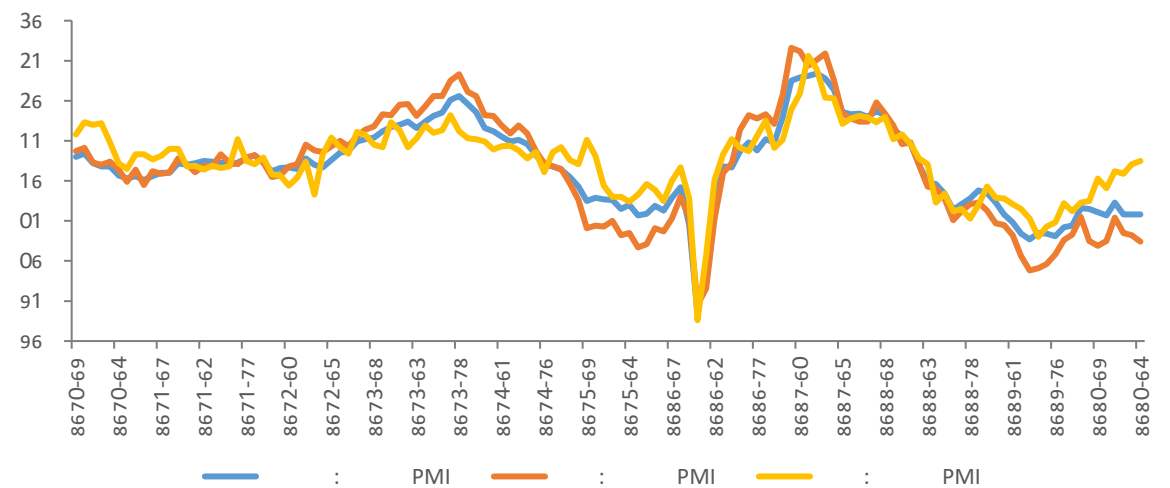

✓

✓

ISM

GDP

LME

10

PMI

GDP

30 : :

PMI

1-7

+7.11% 7

102.8

+11.05%

SMM

: (98%):