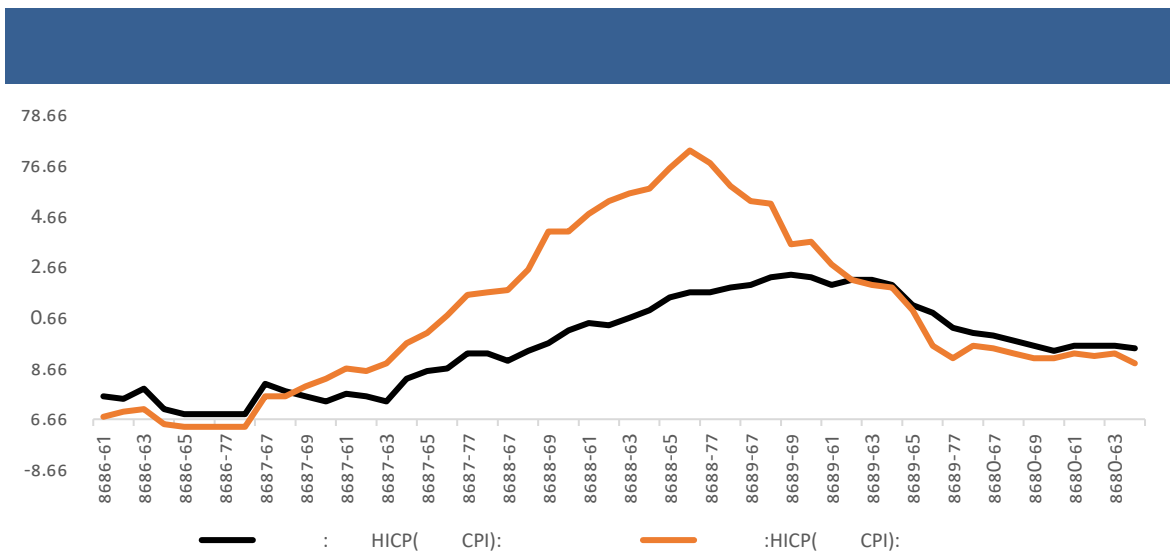

✓

✓

ISM

GDP

LME

10

PMI

GDP

30 : :

PMI

1-7

+7.11% 7

102.8

+11.05%

SMM

: (98%):