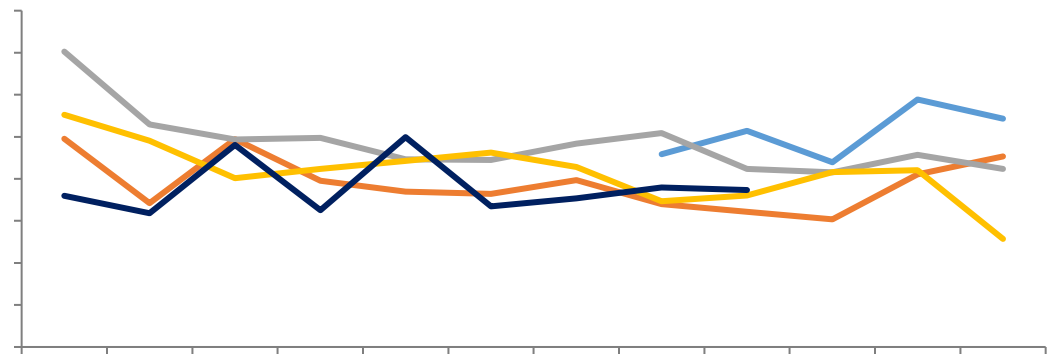

[Dark blue header bar]

[Dark blue header bar]

Legend for the top-left chart: blue, orange, grey, yellow, red, dark blue.

Legend for the top-right chart: blue, orange, grey, yellow, red, dark blue.

[Dark blue header bar]

[Dark blue header bar]

Legend for the bottom-left chart: blue, orange, grey, yellow, dark blue.

Legend for the bottom-right chart: blue, orange, grey, yellow, dark blue.

LME

COMEX

SHFE

LME

COMEX