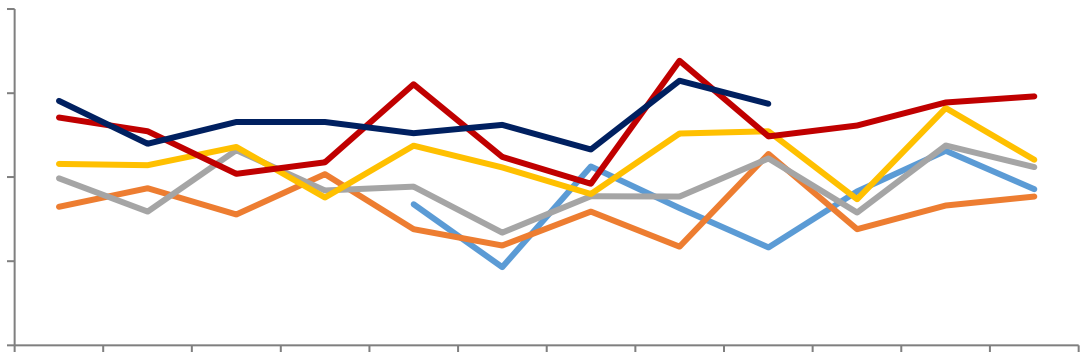

[Dark blue header bar]

[Dark blue header bar]

Legend for the top-left chart: blue, orange, grey, yellow, red, dark blue.

Legend for the top-right chart: blue, orange, grey, yellow, red, dark blue.

[Dark blue header bar]

[Dark blue header bar]

Legend for the bottom-left chart: blue, orange, grey, yellow, dark blue.

Legend for the bottom-right chart: blue, orange, grey, yellow, dark blue.

LME

COMEX

SHFE

LME

COMEX