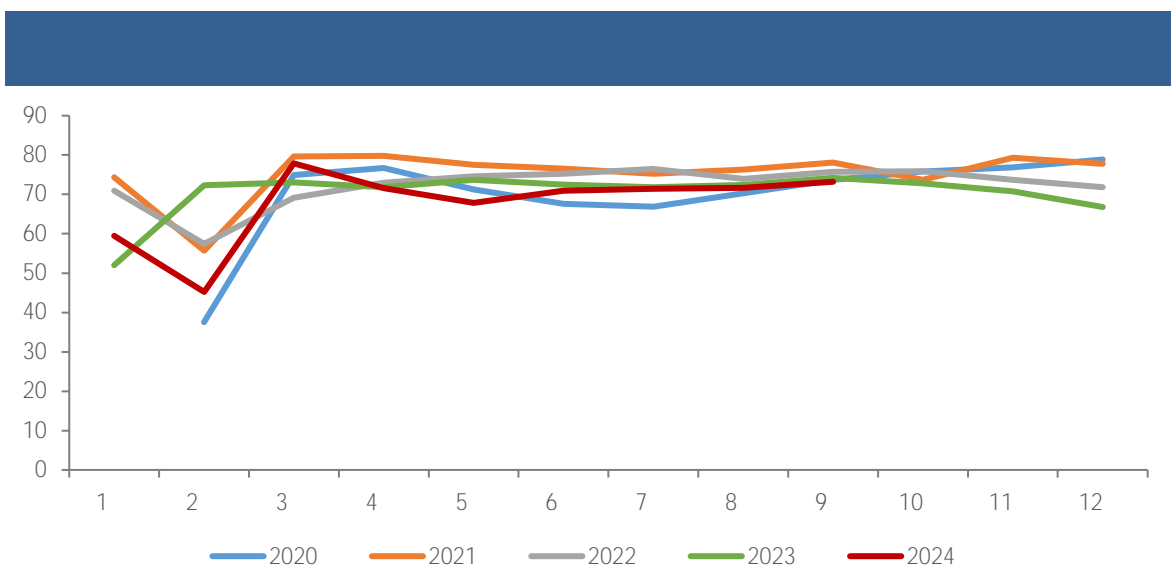

[Dark blue header bar]

[Dark blue header bar]

Legend for the top-left chart: blue, orange, grey, yellow, red, dark blue.

Legend for the top-right chart: blue, orange, grey, yellow, red, dark blue.

[Dark blue header bar]

[Dark blue header bar]

Legend for the bottom-left chart: blue, orange, grey, yellow, dark blue.

Legend for the bottom-right chart: blue, orange, grey, yellow, dark blue.

LME

COMEX

SHFE

LME

COMEX