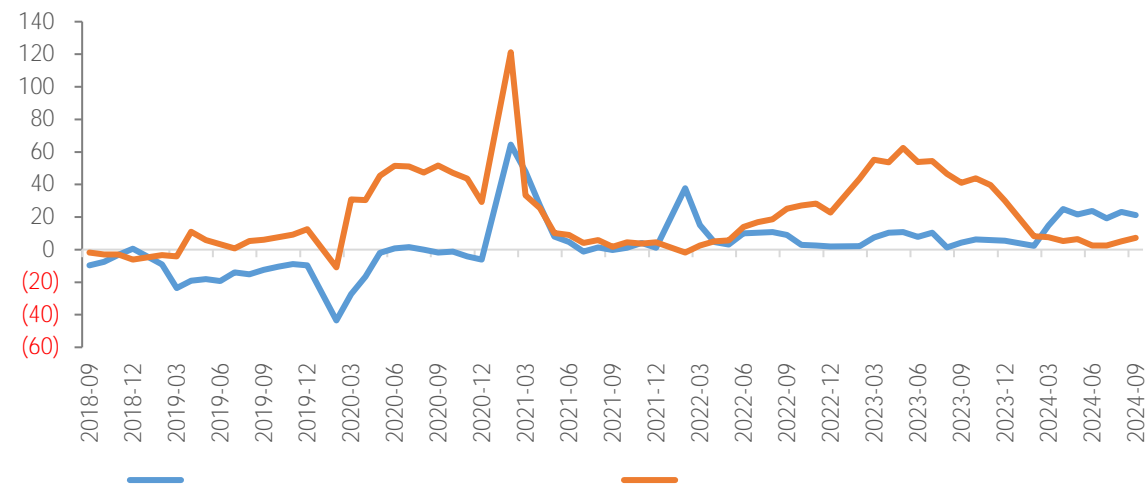

[Dark blue header bar]

[Dark blue header bar]

Legend for the top-left chart: blue, orange, grey, yellow, red, dark blue.

Legend for the top-right chart: blue, orange, grey, yellow, red, dark blue.

[Dark blue header bar]

[Dark blue header bar]

Legend for the bottom-left chart: blue, orange, grey, yellow, dark blue.

Legend for the bottom-right chart: blue, orange, grey, yellow, dark blue.

LME

COMEX

SHFE

LME

COMEX