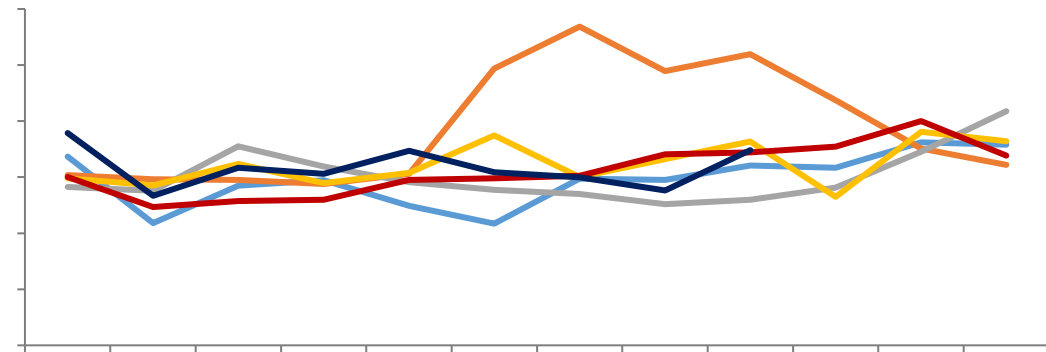

[Dark blue header bar]

[Dark blue header bar]

Legend for the top-left chart: blue, orange, grey, yellow, red, dark blue.

Legend for the top-right chart: blue, orange, grey, yellow, red, dark blue.

[Dark blue header bar]

[Dark blue header bar]

Legend for the bottom-left chart: blue, orange, grey, yellow, dark blue.

Legend for the bottom-right chart: blue, orange, grey, yellow, dark blue.

LME

COMEX

SHFE

LME

COMEX