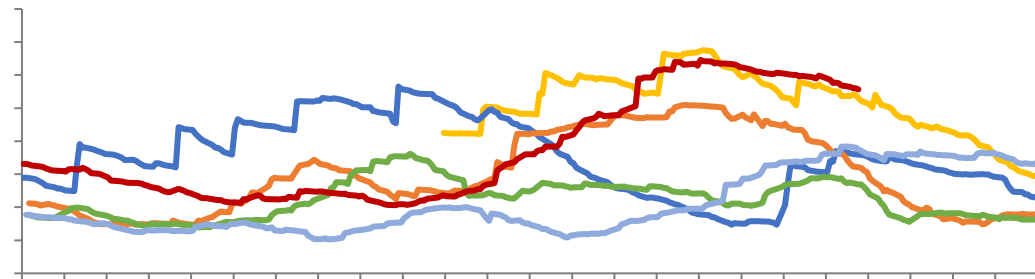

[Dark blue header bar]

[Dark blue header bar]

Legend for the top-left chart: blue, orange, grey, yellow, red, dark blue.

Legend for the top-right chart: blue, orange, grey, yellow, red, dark blue.

[Dark blue header bar]

[Dark blue header bar]

Legend for the bottom-left chart: blue, orange, grey, yellow, dark blue.

Legend for the bottom-right chart: blue, orange, grey, yellow, dark blue.

LME

COMEX

SHFE

LME

COMEX