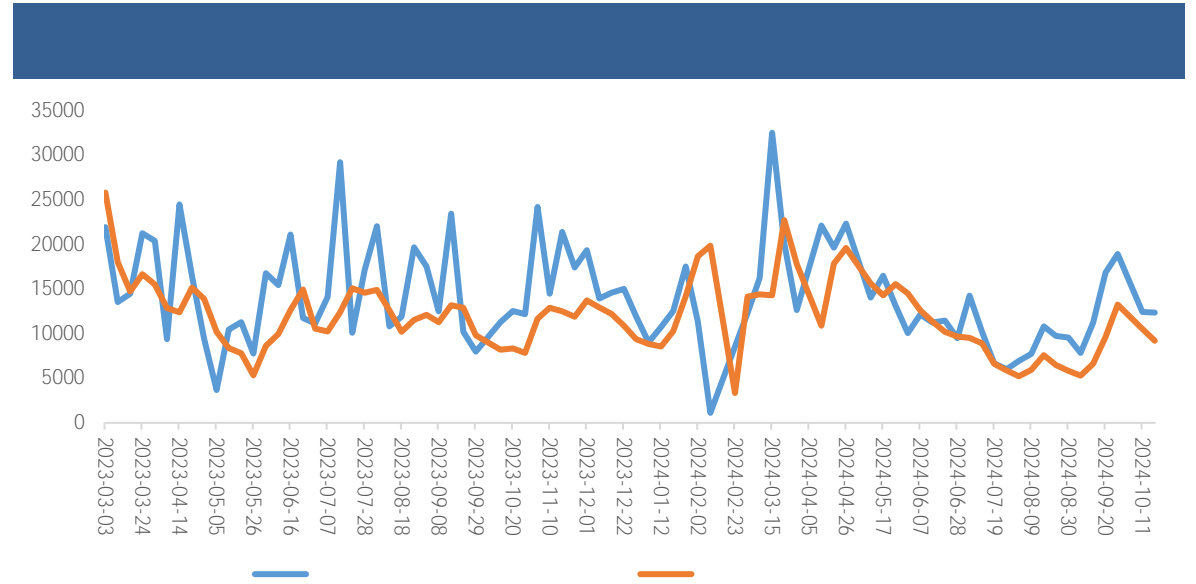

[Dark blue header bar]

[Dark blue header bar]

Legend for the top-left chart: blue, orange, grey, yellow, red, dark blue.

Legend for the top-right chart: blue, orange, grey, yellow, red, dark blue.

[Dark blue header bar]

[Dark blue header bar]

Legend for the bottom-left chart: blue, orange, grey, yellow, dark blue.

Legend for the bottom-right chart: blue, orange, grey, yellow, dark blue.

LME

COMEX

SHFE

LME

COMEX