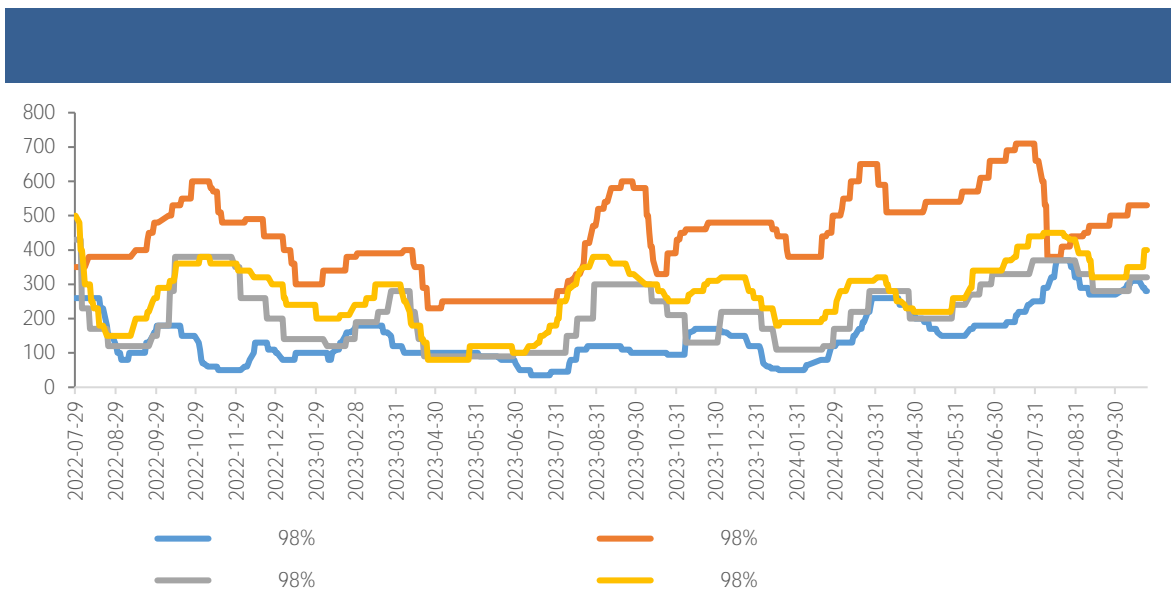

[Dark blue header bar]

[Dark blue header bar]

Legend for the top-left chart: blue, orange, grey, yellow, red, dark blue.

Legend for the top-right chart: blue, orange, grey, yellow, red, dark blue.

[Dark blue header bar]

[Dark blue header bar]

Legend for the bottom-left chart: blue, orange, grey, yellow, dark blue.

Legend for the bottom-right chart: blue, orange, grey, yellow, dark blue.

LME

COMEX

SHFE

LME

COMEX