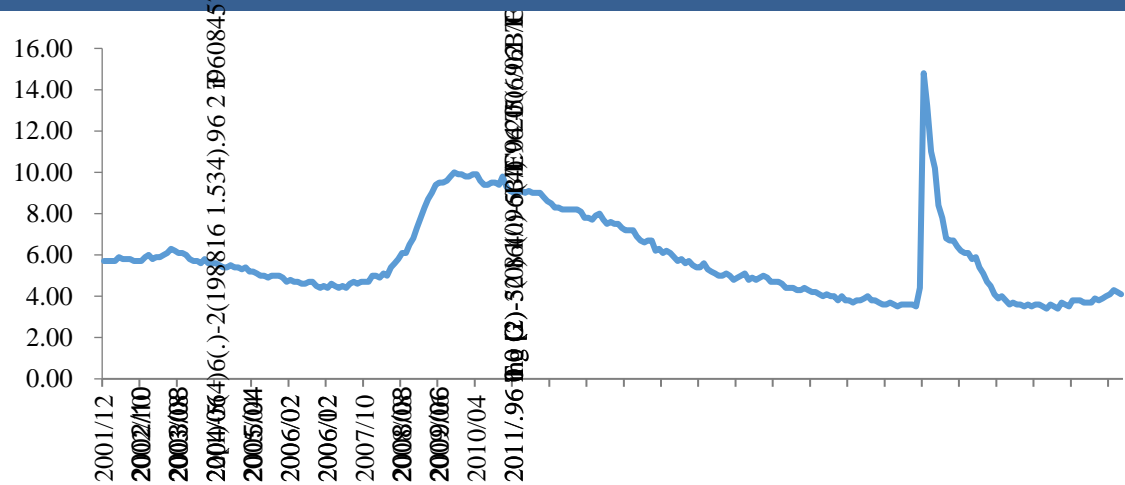

01

02

03

04

05

06

LME

✓	7				TC				Wind	10		
✓	10	25	CU2412	76390	/	0.79%	76100-77830	/	LME	9563.5	/	0.61%
				9460.5-9758	/							

[Dark blue header bar]

[Dark blue header bar]

Legend for the top-left chart: blue, orange, grey, yellow, red, dark blue.

Legend for the top-right chart: blue, orange, grey, yellow, red, dark blue.

[Dark blue header bar]

[Dark blue header bar]

Legend for the bottom-left chart: blue, orange, grey, yellow, dark blue.

Legend for the bottom-right chart: blue, orange, grey, yellow, dark blue.

LME

COMEX

SHFE

LME

COMEX