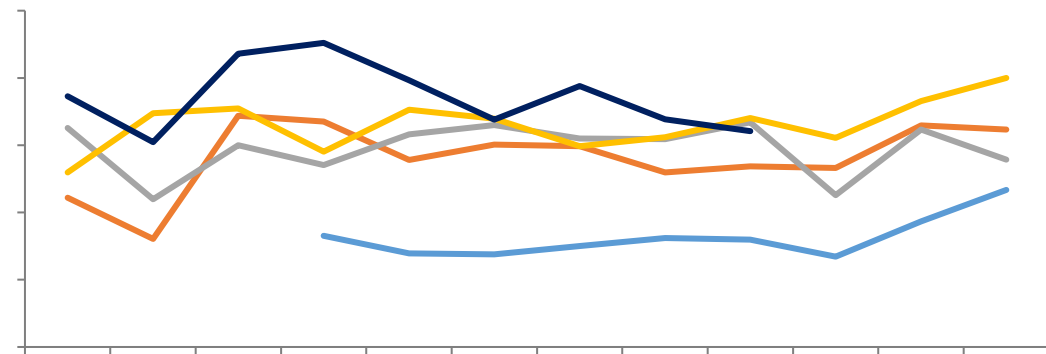

[Dark blue header bar]

[Dark blue header bar]

Legend for the top-left chart: blue, orange, grey, yellow, red, dark blue.

Legend for the top-right chart: blue, orange, grey, yellow, red, dark blue.

[Dark blue header bar]

[Dark blue header bar]

Legend for the bottom-left chart: blue, orange, grey, yellow, dark blue.

Legend for the bottom-right chart: blue, orange, grey, yellow, dark blue.

LME

COMEX

SHFE

LME

COMEX