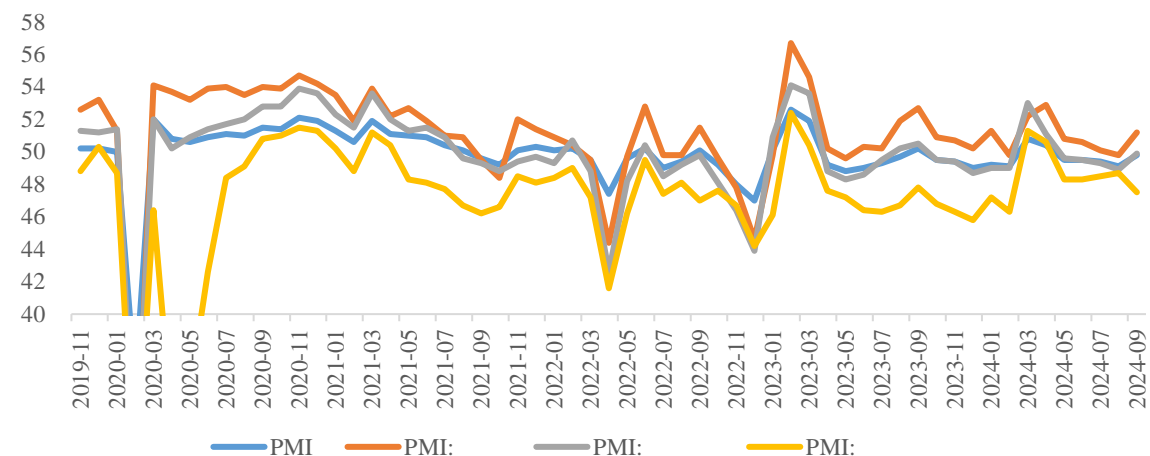

01

02

03

04

05

06

LME

✓	7				TC				Wind	10		
✓	10	25	CU2412	76390	/	0.79%	76100-77830	/	LME	9563.5	/	0.61%
				9460.5-9758	/							

ISM

30

PMI

TC

1-9

+5.6% 9

100.43

-0.76%

[Dark blue header bar]

[Dark blue header bar]

Legend for the top-left chart: blue, orange, grey, yellow, red, dark blue.

Legend for the top-right chart: blue, orange, grey, yellow, red, dark blue.

[Dark blue header bar]