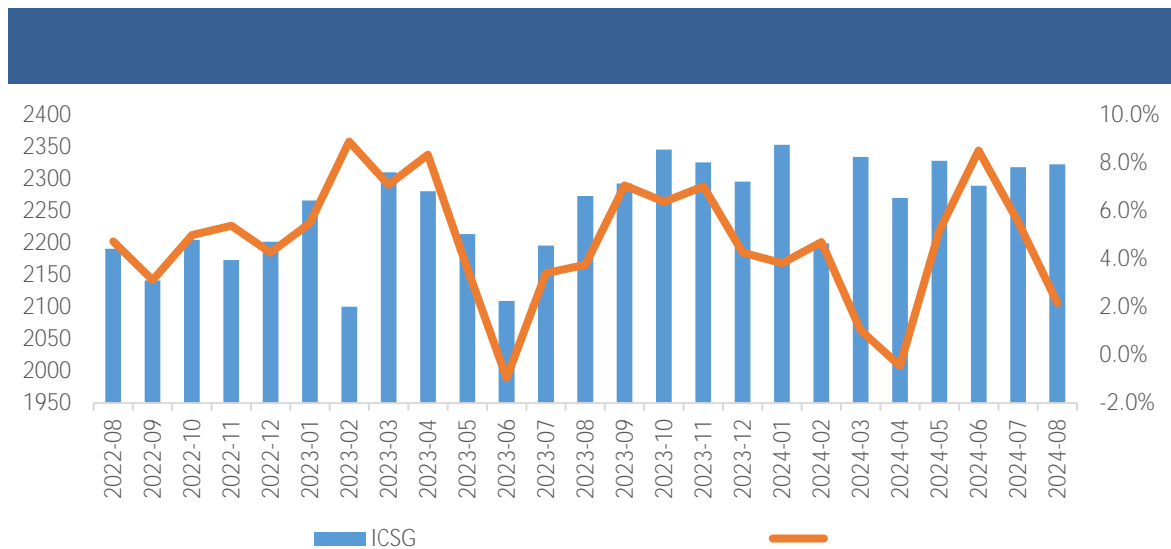

ISM

30

PMI

TC

1-9

+5.6% 9

100.43

-0.76%

[Dark blue header bar]

[Dark blue header bar]

Legend for the top-left chart: blue, orange, grey, yellow, red, dark blue.

Legend for the top-right chart: blue, orange, grey, yellow, red, dark blue.

[Dark blue header bar]

[Dark blue header bar]

Legend for the bottom-left chart: blue, orange, grey, yellow, dark blue.

Legend for the bottom-right chart: blue, orange, grey, yellow, dark blue.

LME

COMEX

SHFE

LME

COMEX