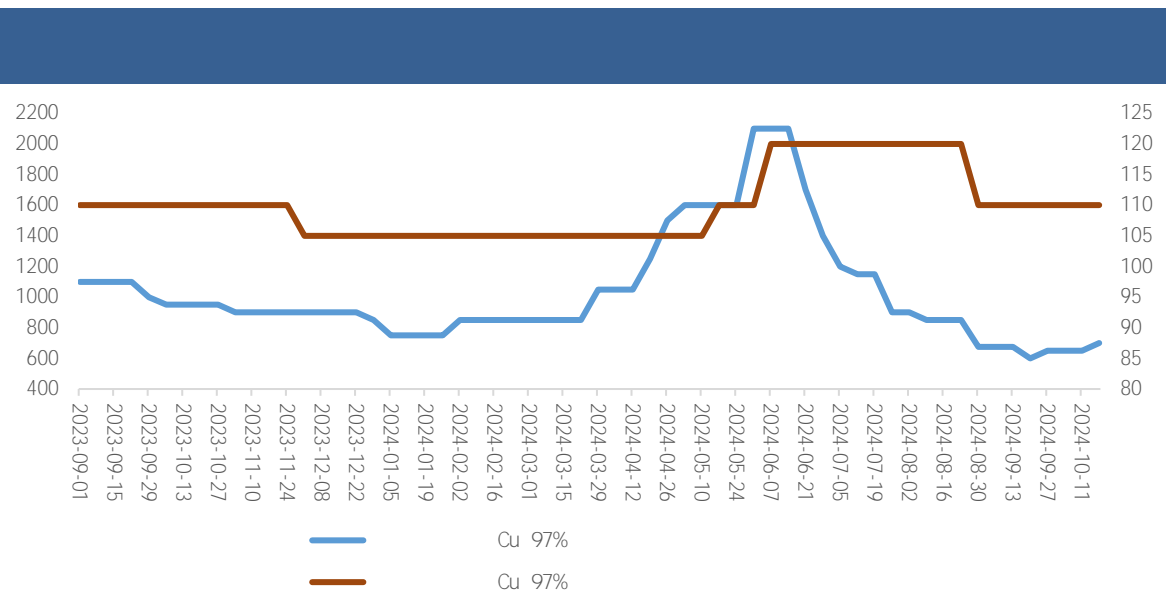

[Dark blue header bar]

[Dark blue header bar]

Legend for the top-left chart: blue, orange, grey, yellow, red, dark blue.

Legend for the top-right chart: blue, orange, grey, yellow, red, dark blue.

[Dark blue header bar]

[Dark blue header bar]

Legend for the bottom-left chart: blue, orange, grey, yellow, dark blue.

Legend for the bottom-right chart: blue, orange, grey, yellow, dark blue.

LME

COMEX

SHFE

LME

COMEX