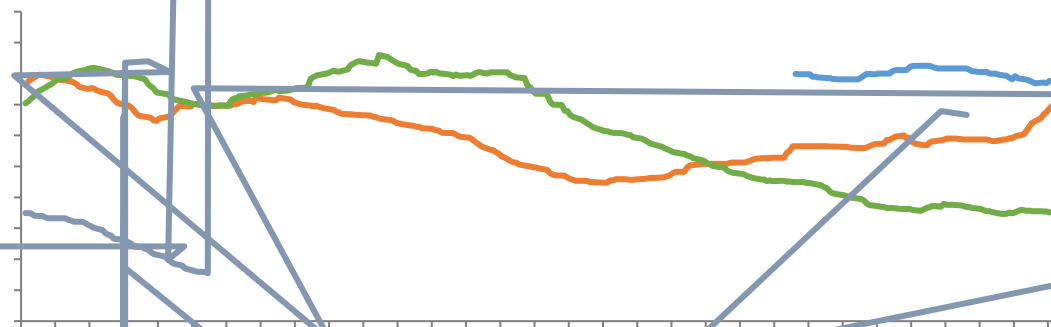

[Dark blue header bar]

[Dark blue header bar]

Legend for the top-left chart: blue, orange, grey, yellow, red, dark blue.

Legend for the top-right chart: blue, orange, grey, yellow, red, dark blue.

[Dark blue header bar]

[Dark blue header bar]

Legend for the bottom-left chart: blue, orange, grey, yellow, dark blue.

Legend for the bottom-right chart: blue, orange, grey, yellow, dark blue.

LME

COMEX

SHFE

LME

COMEX