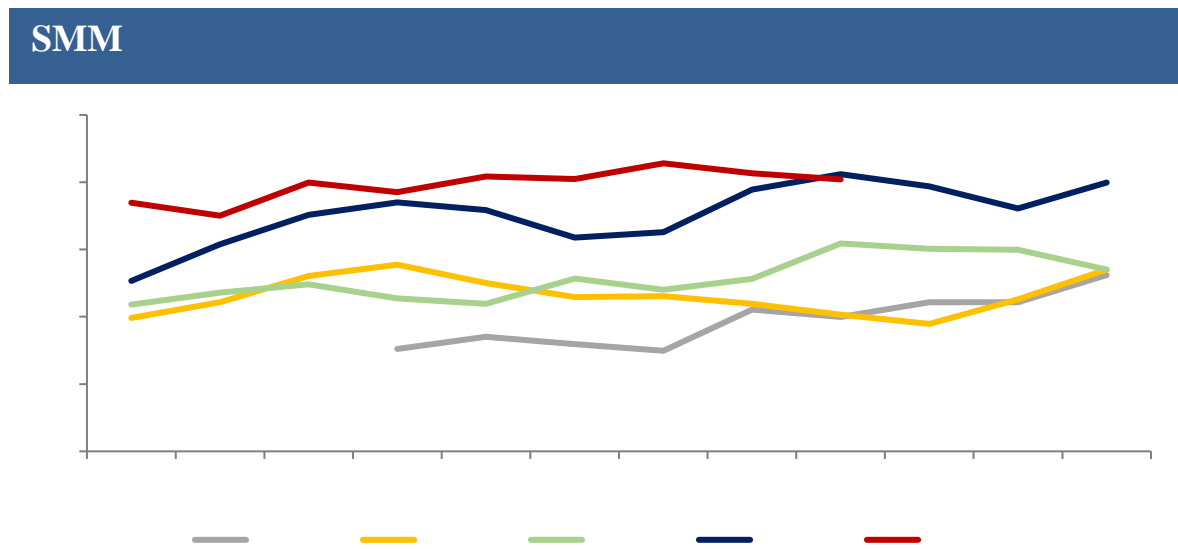

[Dark blue header bar]

[Dark blue header bar]

Legend for the top-left chart: blue, orange, grey, yellow, red, dark blue.

Legend for the top-right chart: blue, orange, grey, yellow, red, dark blue.

[Dark blue header bar]

[Dark blue header bar]

Legend for the bottom-left chart: blue, orange, grey, yellow, dark blue.

Legend for the bottom-right chart: blue, orange, grey, yellow, dark blue.

LME

COMEX

SHFE

LME

COMEX