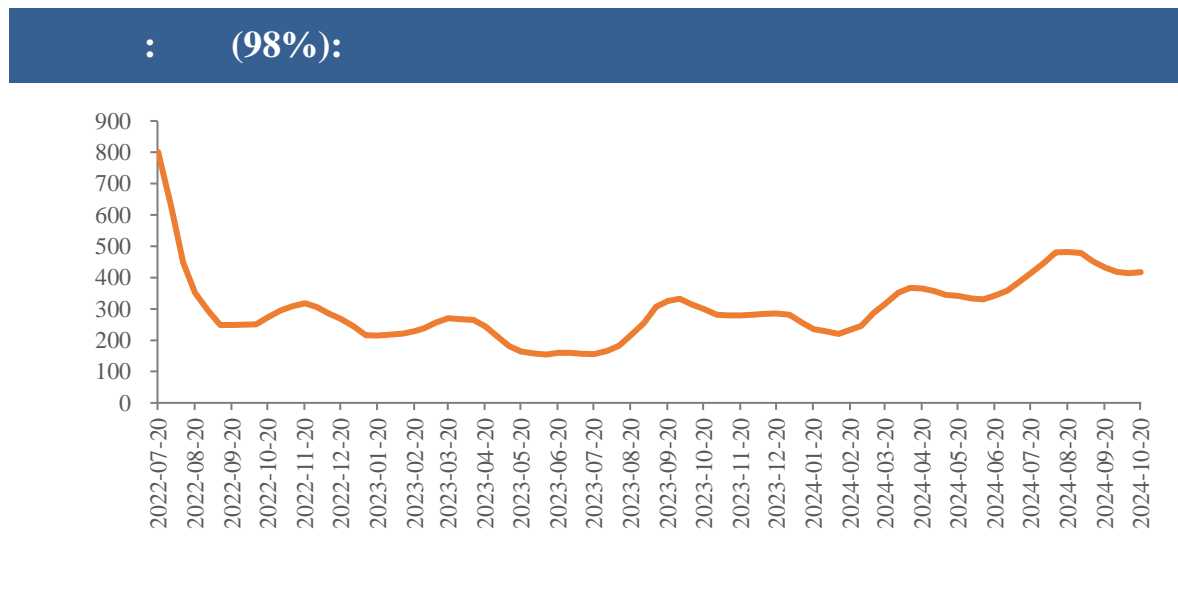

[Dark blue header bar]

[Dark blue header bar]

Legend for the top-left chart: blue, orange, grey, yellow, red, dark blue.

Legend for the top-right chart: blue, orange, grey, yellow, red, dark blue.

[Dark blue header bar]

[Dark blue header bar]

Legend for the bottom-left chart: blue, orange, grey, yellow, dark blue.

Legend for the bottom-right chart: blue, orange, grey, yellow, dark blue.

LME

COMEX

SHFE

LME

COMEX