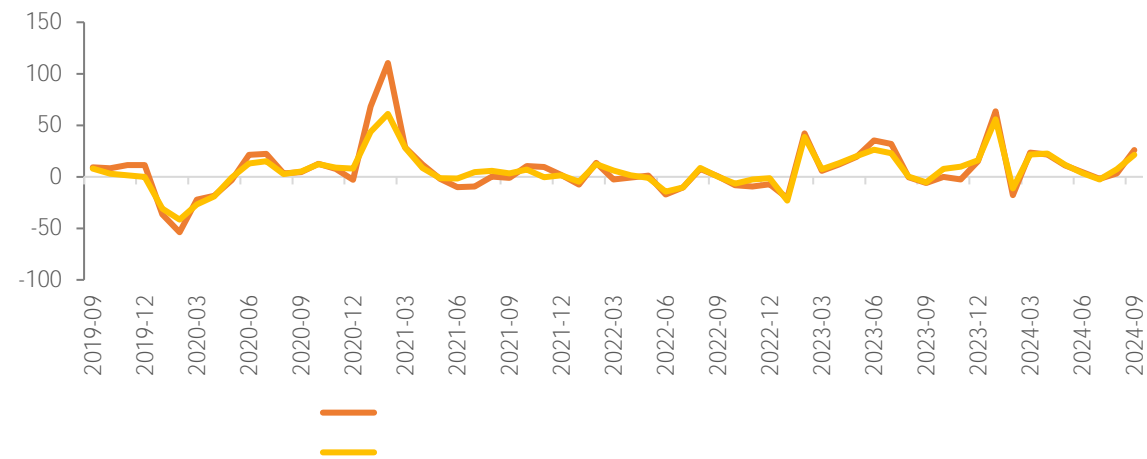

[Dark blue header bar]

[Dark blue header bar]

Legend for the top-left chart: blue, orange, grey, yellow, red, dark blue.

Legend for the top-right chart: blue, orange, grey, yellow, red, dark blue.

[Dark blue header bar]

[Dark blue header bar]

Legend for the bottom-left chart: blue, orange, grey, yellow, dark blue.

Legend for the bottom-right chart: blue, orange, grey, yellow, dark blue.

LME

COMEX

SHFE

LME

COMEX