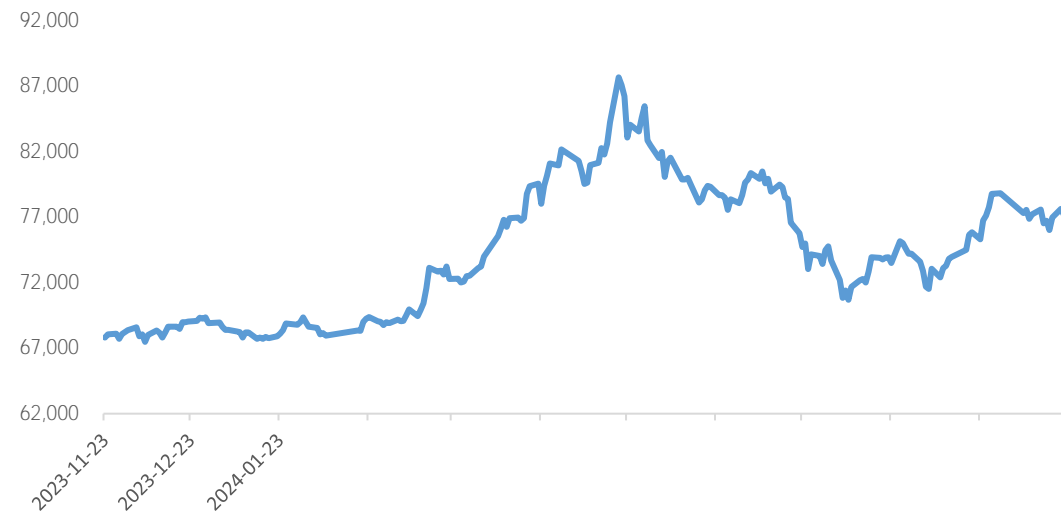

01

02

03

04

05

06

LME

✓	7				TC				Wind	10		
✓	10	25	CU2412	76390	/	0.79%	76100-77830	/	LME	9563.5	/	0.61%
				9460.5-9758	/							

[Dark blue header bar]

[Dark blue header bar]

Legend for the top-left chart: blue, orange, grey, yellow, red, dark blue.

Legend for the top-right chart: blue, orange, grey, yellow, red, dark blue.

[Dark blue header bar]

[Dark blue header bar]

Legend for the bottom-left chart: blue, orange, grey, yellow, dark blue.

Legend for the bottom-right chart: blue, orange, grey, yellow, dark blue.

LME

COMEX

SHFE

LME

COMEX