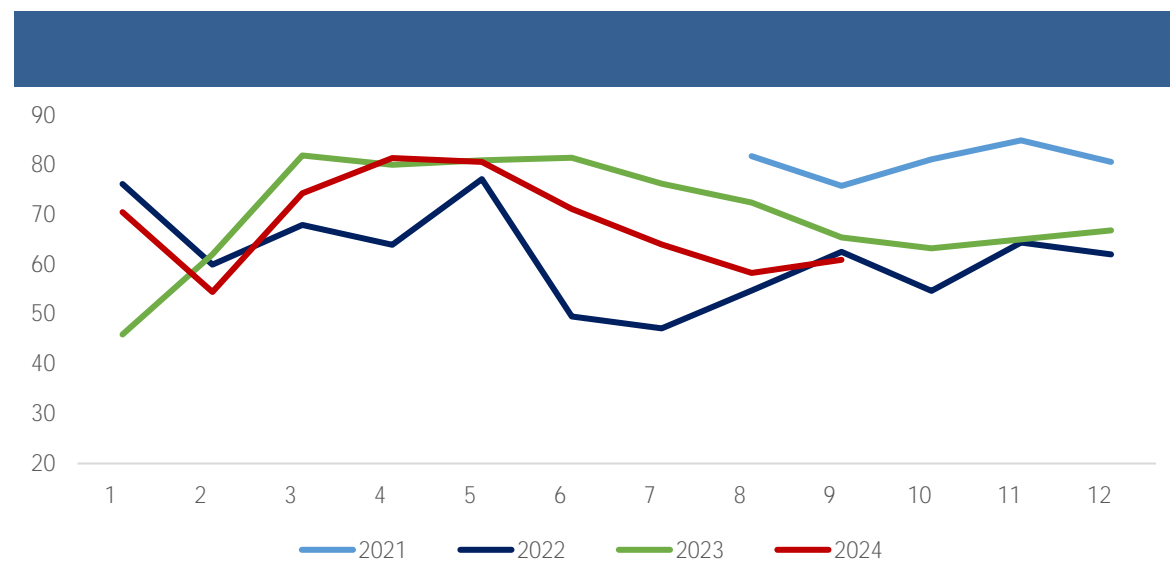

[Dark blue header bar]

[Dark blue header bar]

Legend for the top-left chart: blue, orange, grey, yellow, red, dark blue.

Legend for the top-right chart: blue, orange, grey, yellow, red, dark blue.

[Dark blue header bar]

[Dark blue header bar]

Legend for the bottom-left chart: blue, orange, grey, yellow, dark blue.

Legend for the bottom-right chart: blue, orange, grey, yellow, dark blue.

LME

COMEX

SHFE

LME

COMEX