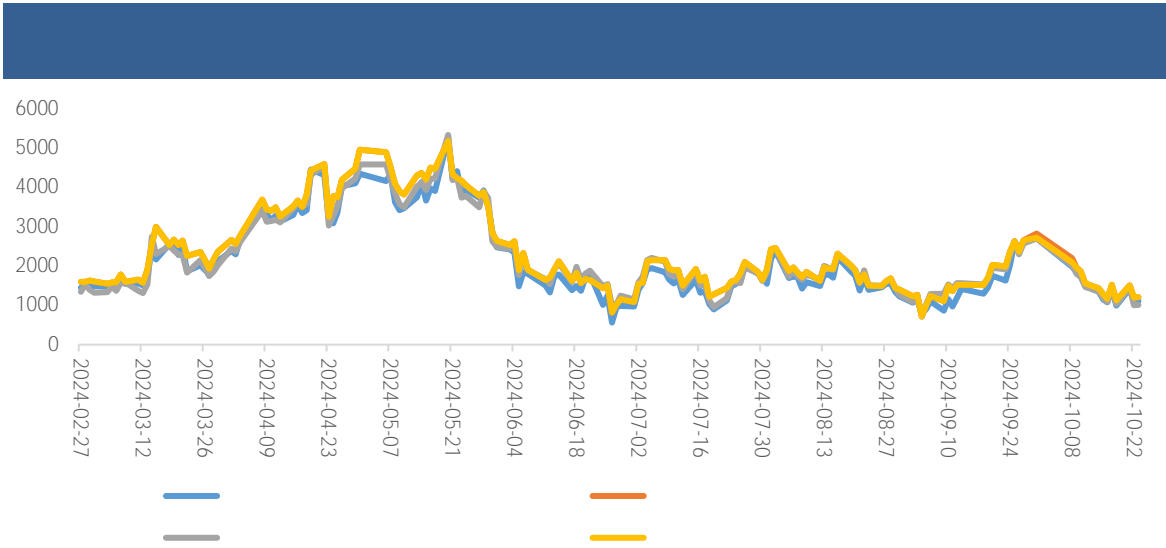

[Dark blue header bar]

[Dark blue header bar]

Legend for the top-left chart: blue, orange, grey, yellow, red, dark blue.

Legend for the top-right chart: blue, orange, grey, yellow, red, dark blue.

[Dark blue header bar]

[Dark blue header bar]

Legend for the bottom-left chart: blue, orange, grey, yellow, dark blue.

Legend for the bottom-right chart: blue, orange, grey, yellow, dark blue.

LME

COMEX

SHFE

LME

COMEX